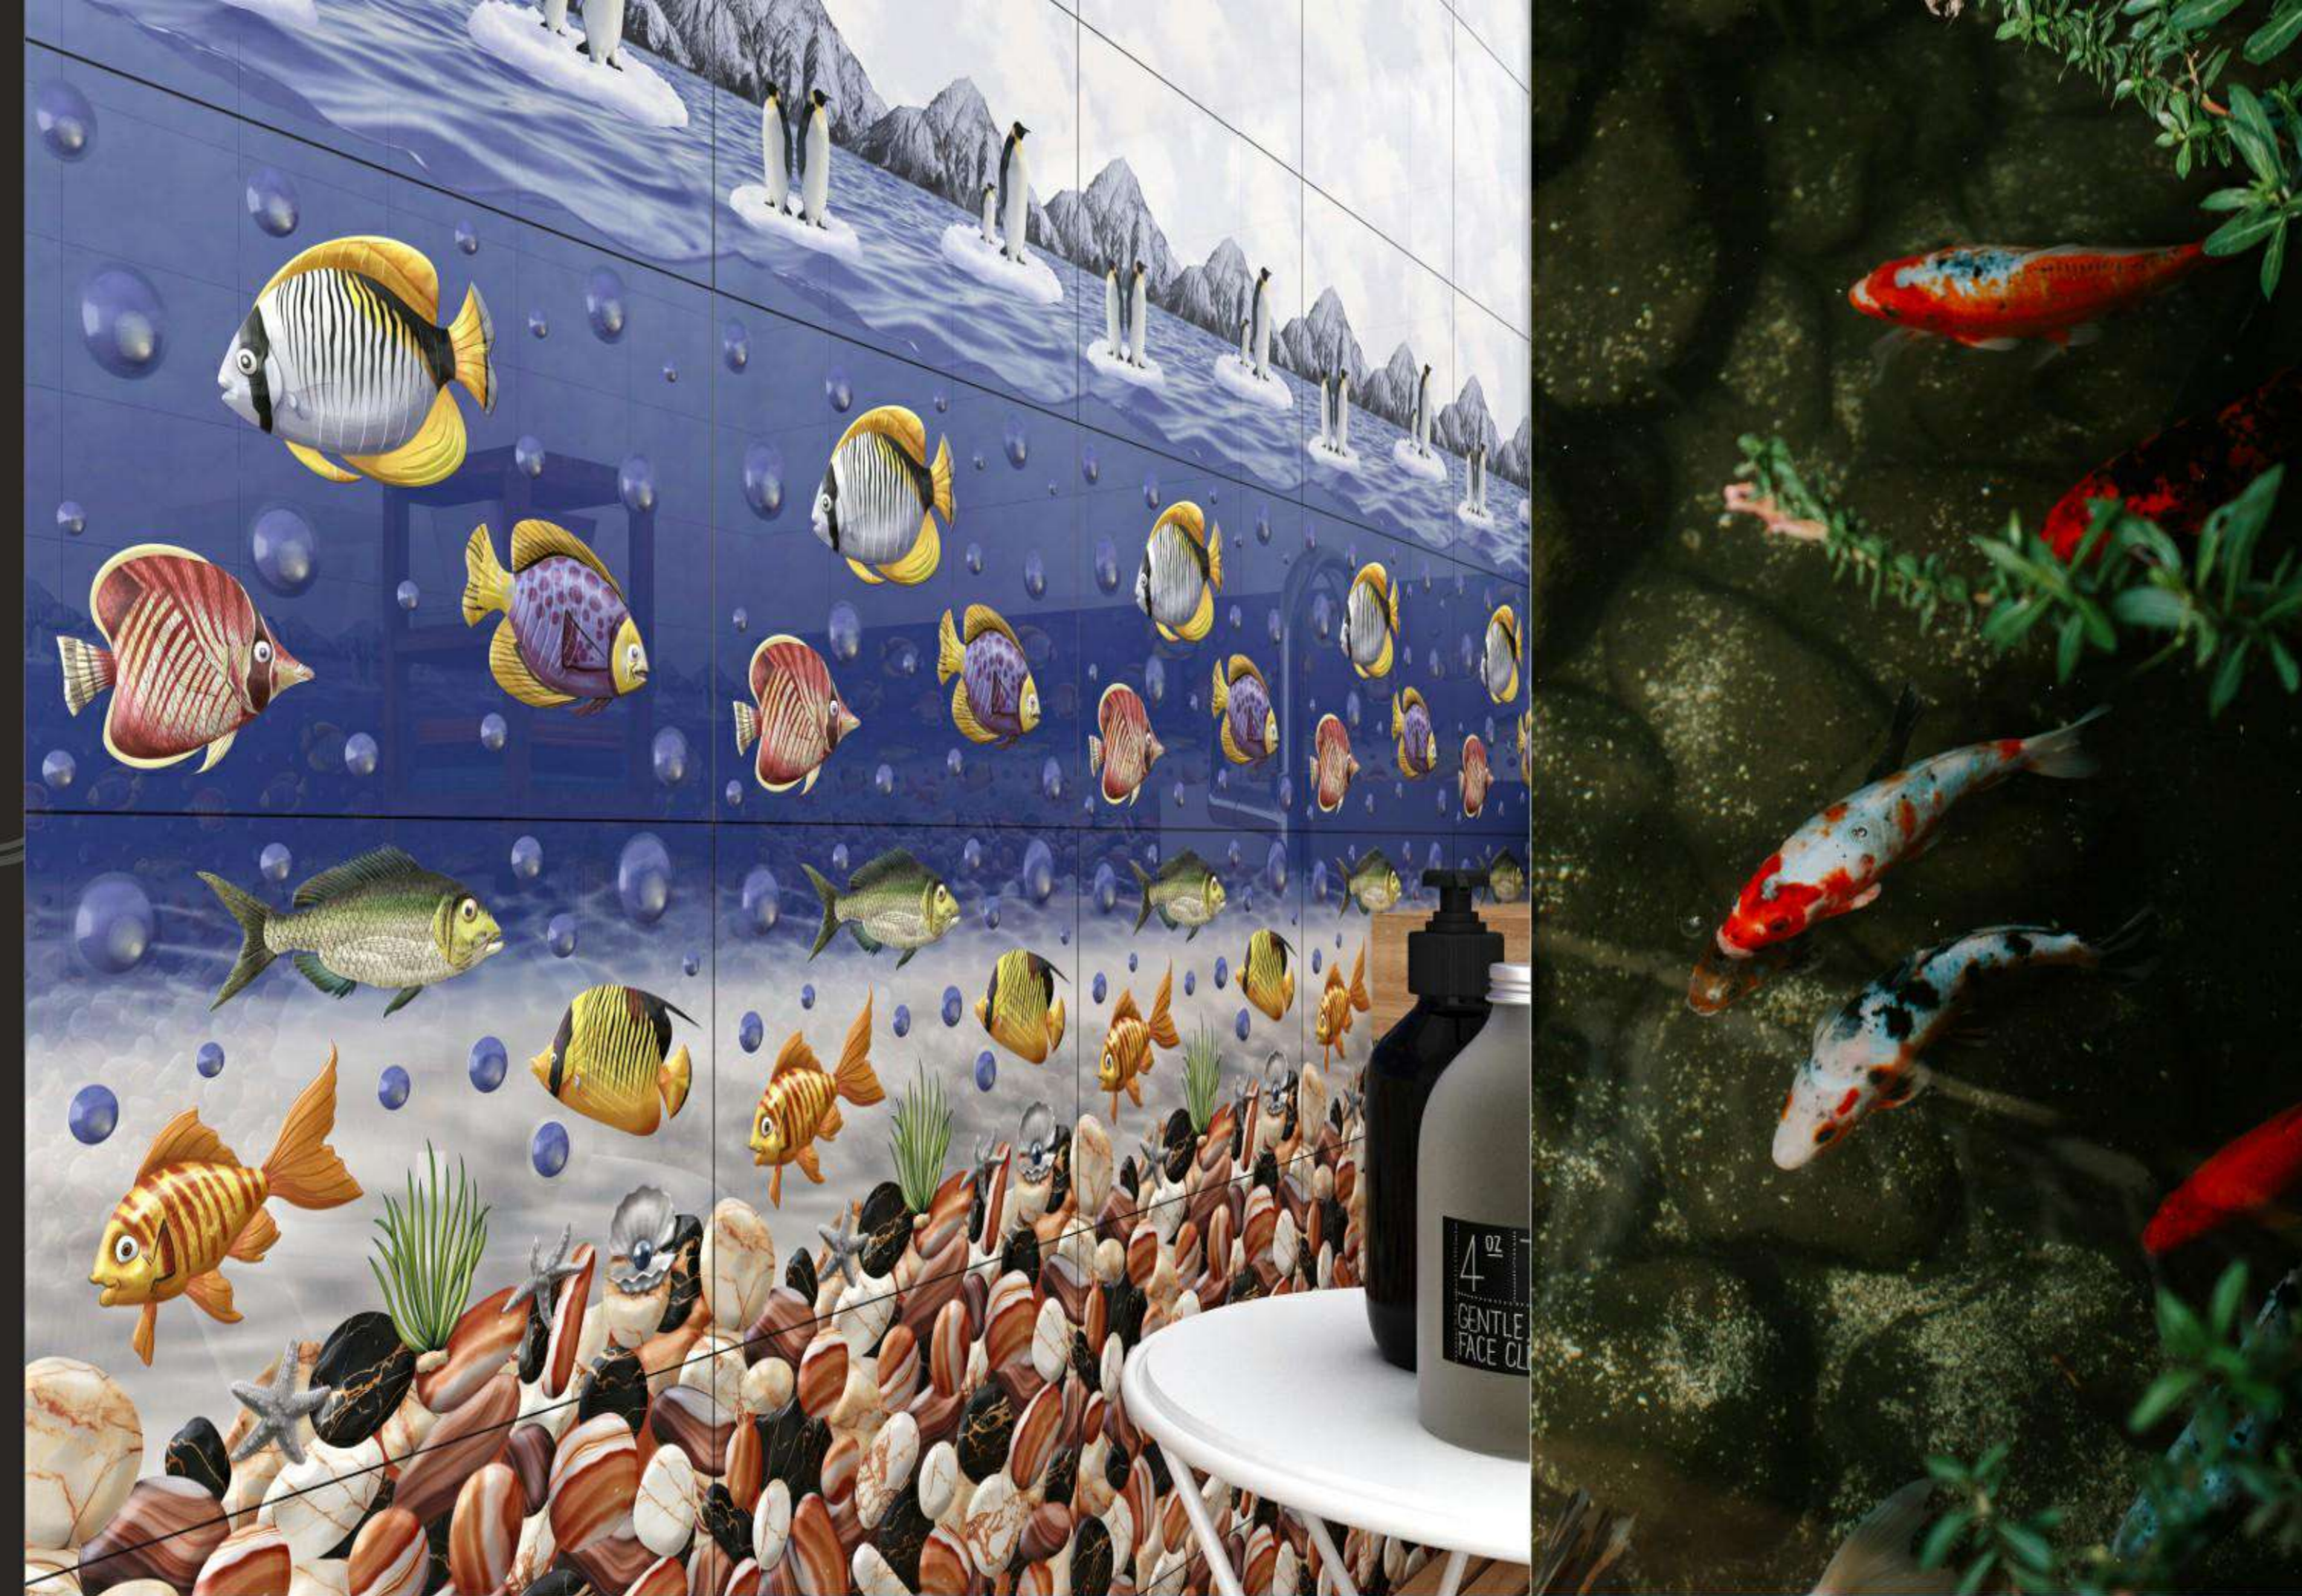

FISH

COLLECTION

GRESART is the premium ceramic brand par excellence, with products conspicuous for their elegance and sophistication, based on cutting-edge technology and modern design. A brand with a forward looking philosophy and strong emphasis on innovation and design.

gresartceramica.com

Tiles with Graceful Touch

When it comes to wall tiles, they turn into the key element in decorating the living space, giving the wall tile the focus of attention indoors. the main theme of our decorative tile is, without a doubt, the hydraulic wall tile. the antique style is fashionable again. the constant search of being singular encourages the interest in the past. Nowadays, people are seduces by worn out shapes and, vivid colours like the ones we can find in the clay. A contemporary vision of an antique style.

From Clay Pit To Interior

The formal and esthetical properties of a product with a natural appeal. The fusion of past and present. A creative dialogue where the delicate mixture of colours and the different piece formats play a central role. Traditional ceramic in evolution with a marked contemporaneous approach.