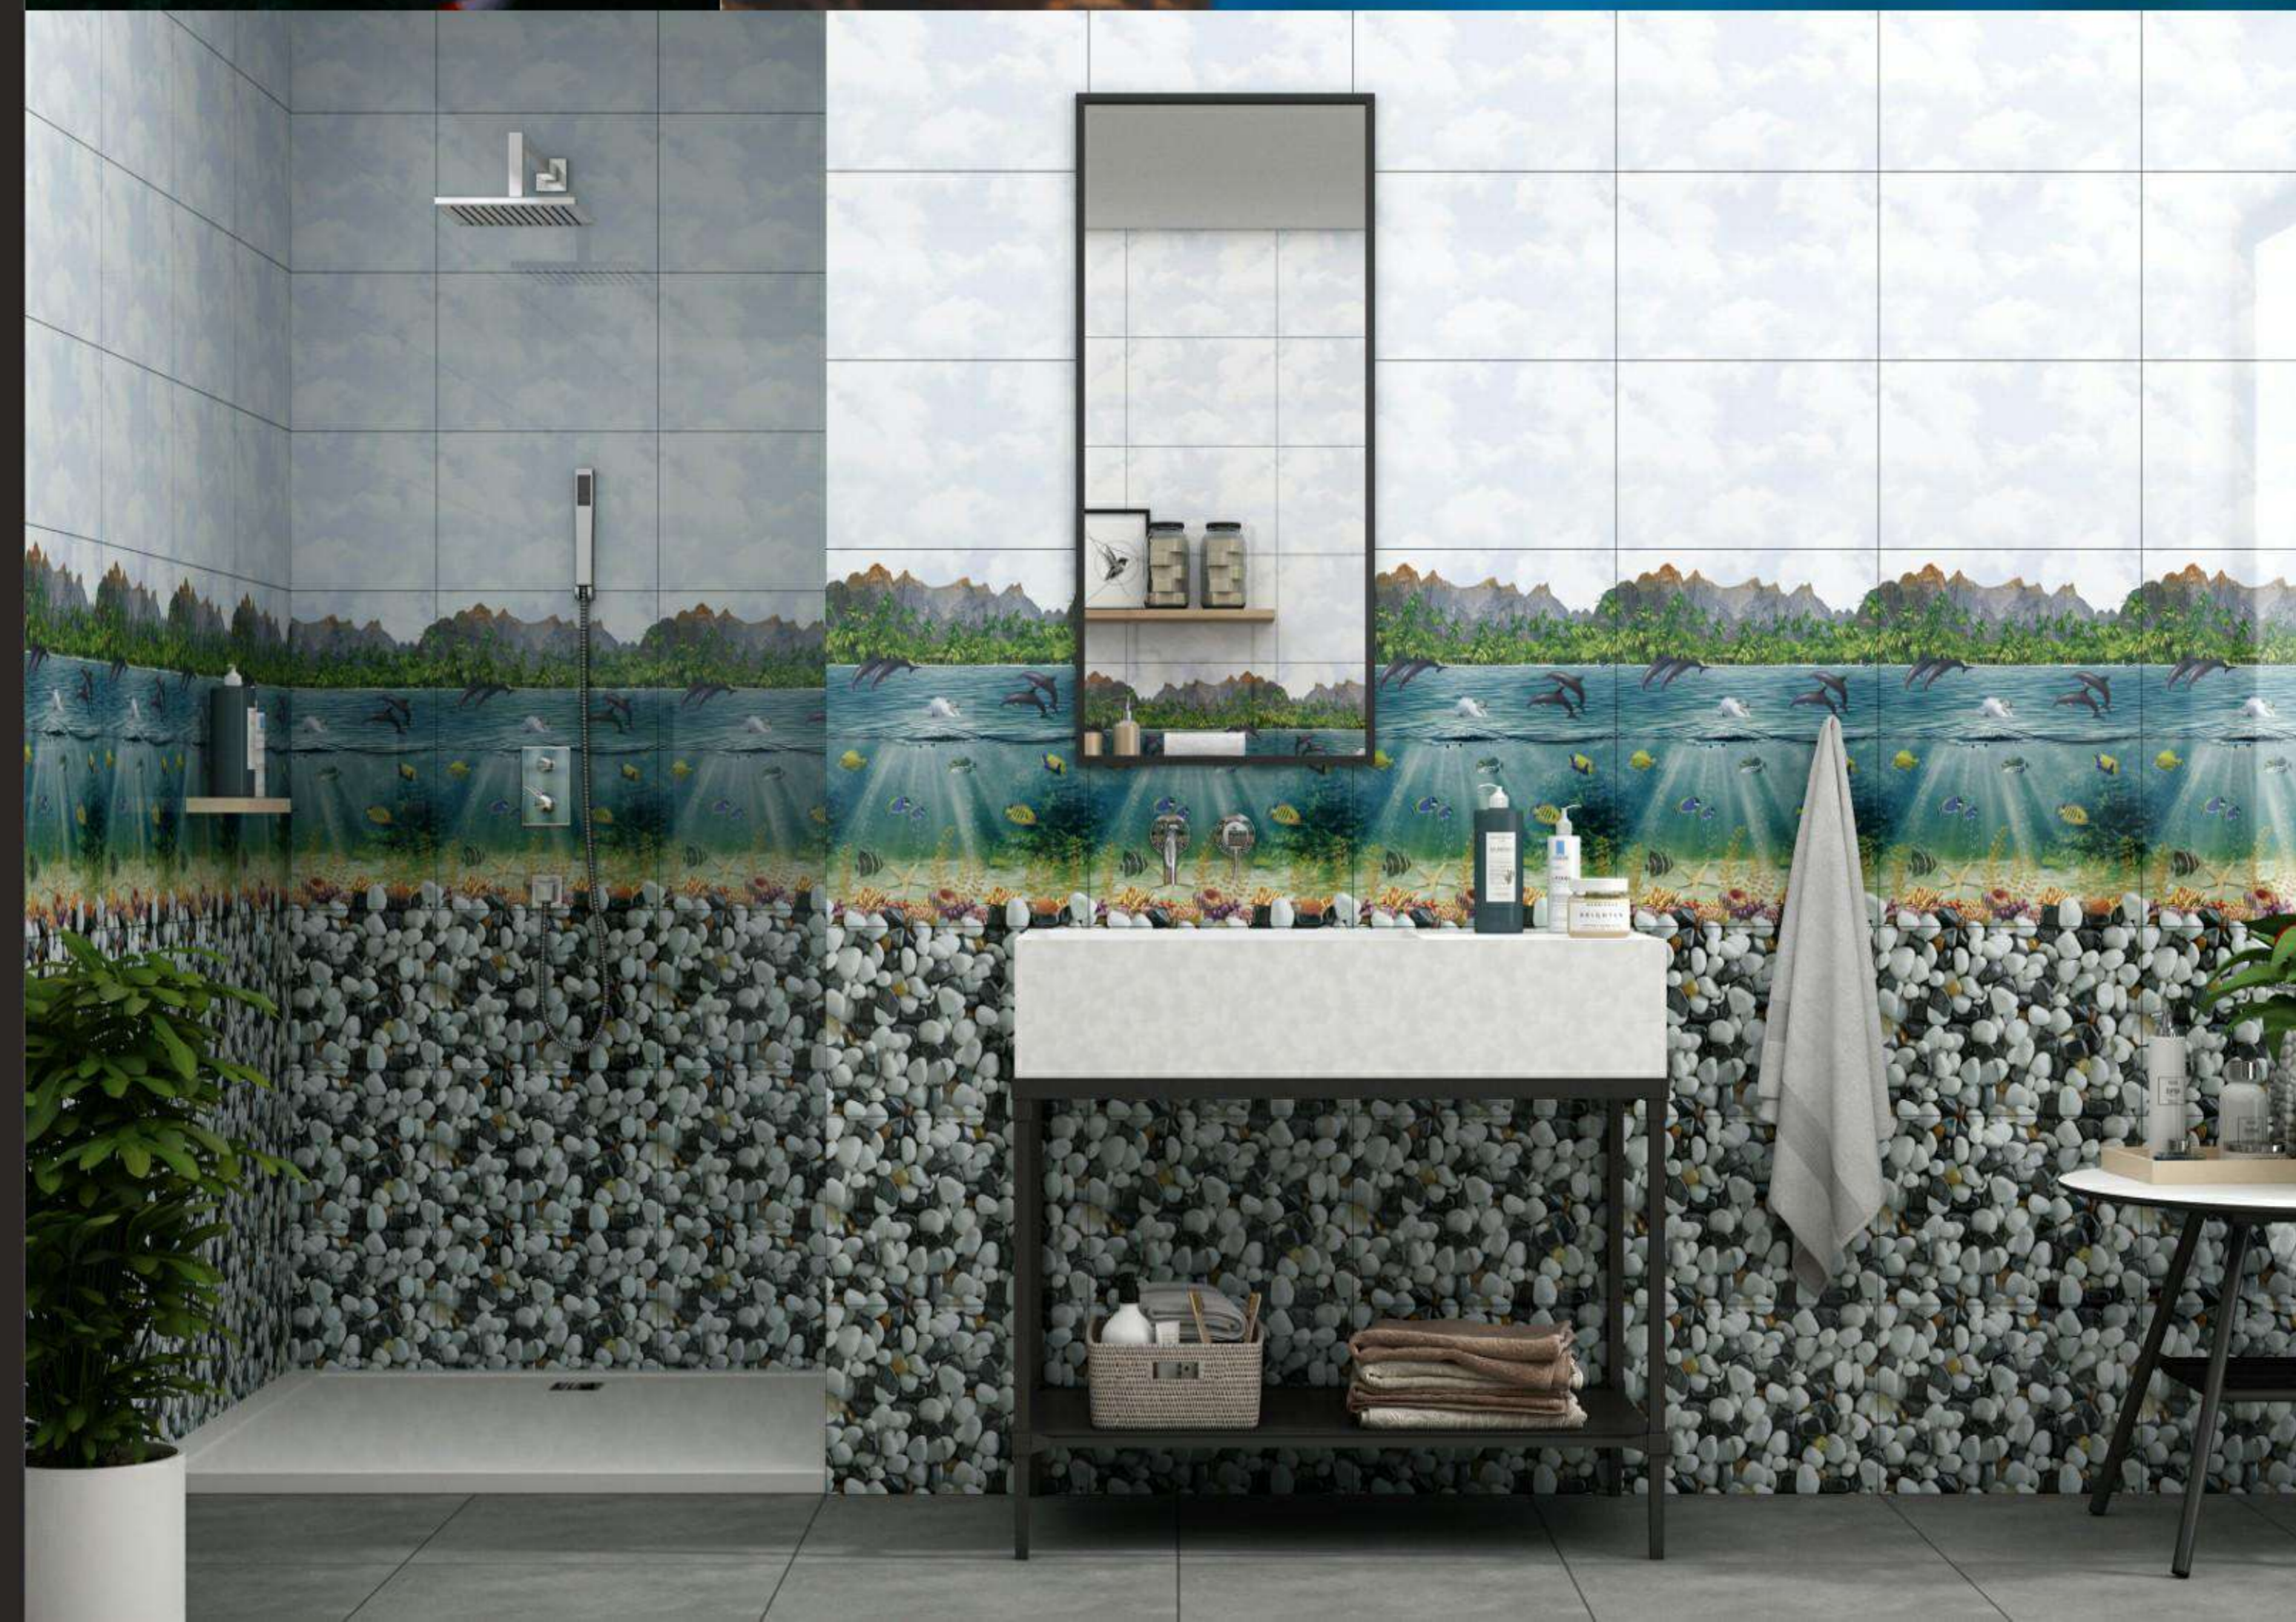

gresartceramica.com

Tiles with Graceful Touch

When it comes to wall tiles, they turn into the key element in decorating the living space, giving the wall tile the focus of attention indoors. the main theme of our decorative tile is, without a doubt, the hydraulic wall tile. the antique style is fashionable again. the constant search of being singular encourages the interest in the past. Nowadays, people are seduces by worn out shapes and, vivid colours like the ones we can find in the clay. A contemporary vision of an antique style.

From Clay Pit To Interior

The formal and esthetical properties of a product with a natural appeal. The fusion of past and present. A creative dialogue where the delicate mixture of colours and the different piece formats play a central role. Traditional ceramic in evolution with a marked contemporaneous approach.