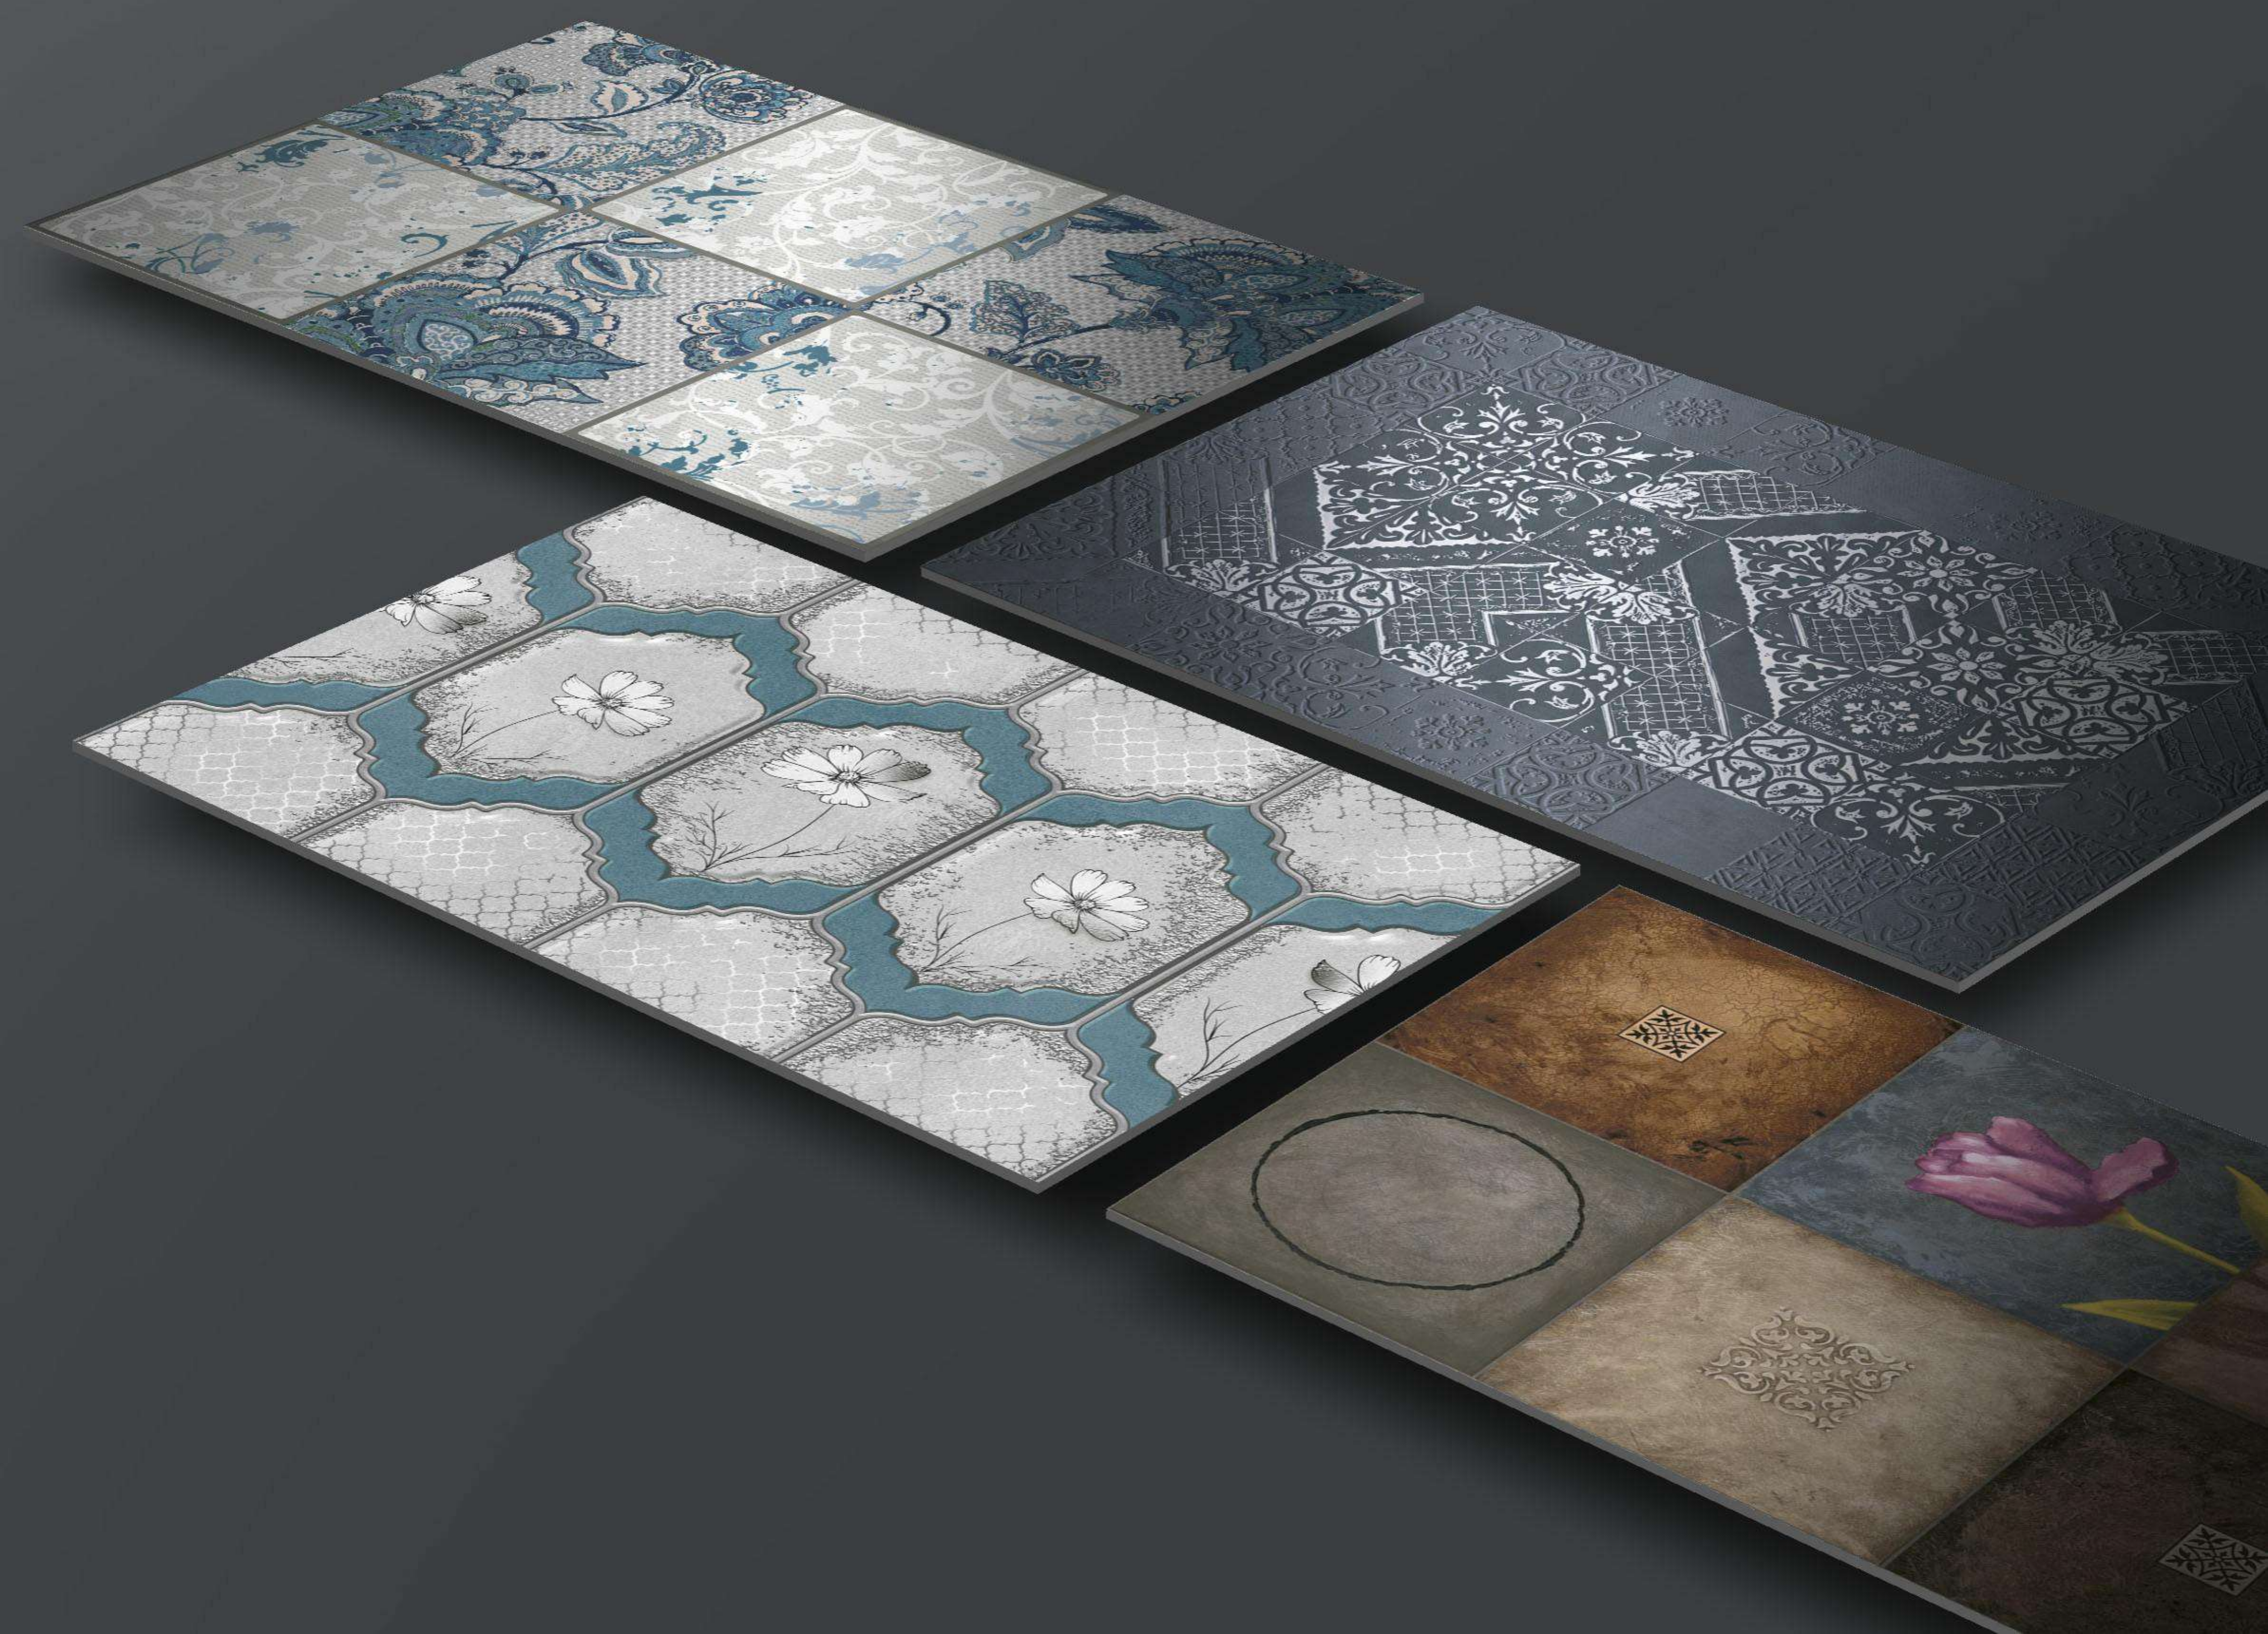

BALANCE OF BEAUTY

A ceramic series combining states of the art wall tiles technology with natural look. A perfect choice for architects and interior designers with it's oxidized natural and variable shades. the series comes with many pattern variations in order to give a full natural look. wall tiles guarantee an elegant, impeccable image over time; it is the ideal solution for creating a warm, refined atmosphere in living room, bedroom, restaurant and areas open to the public.