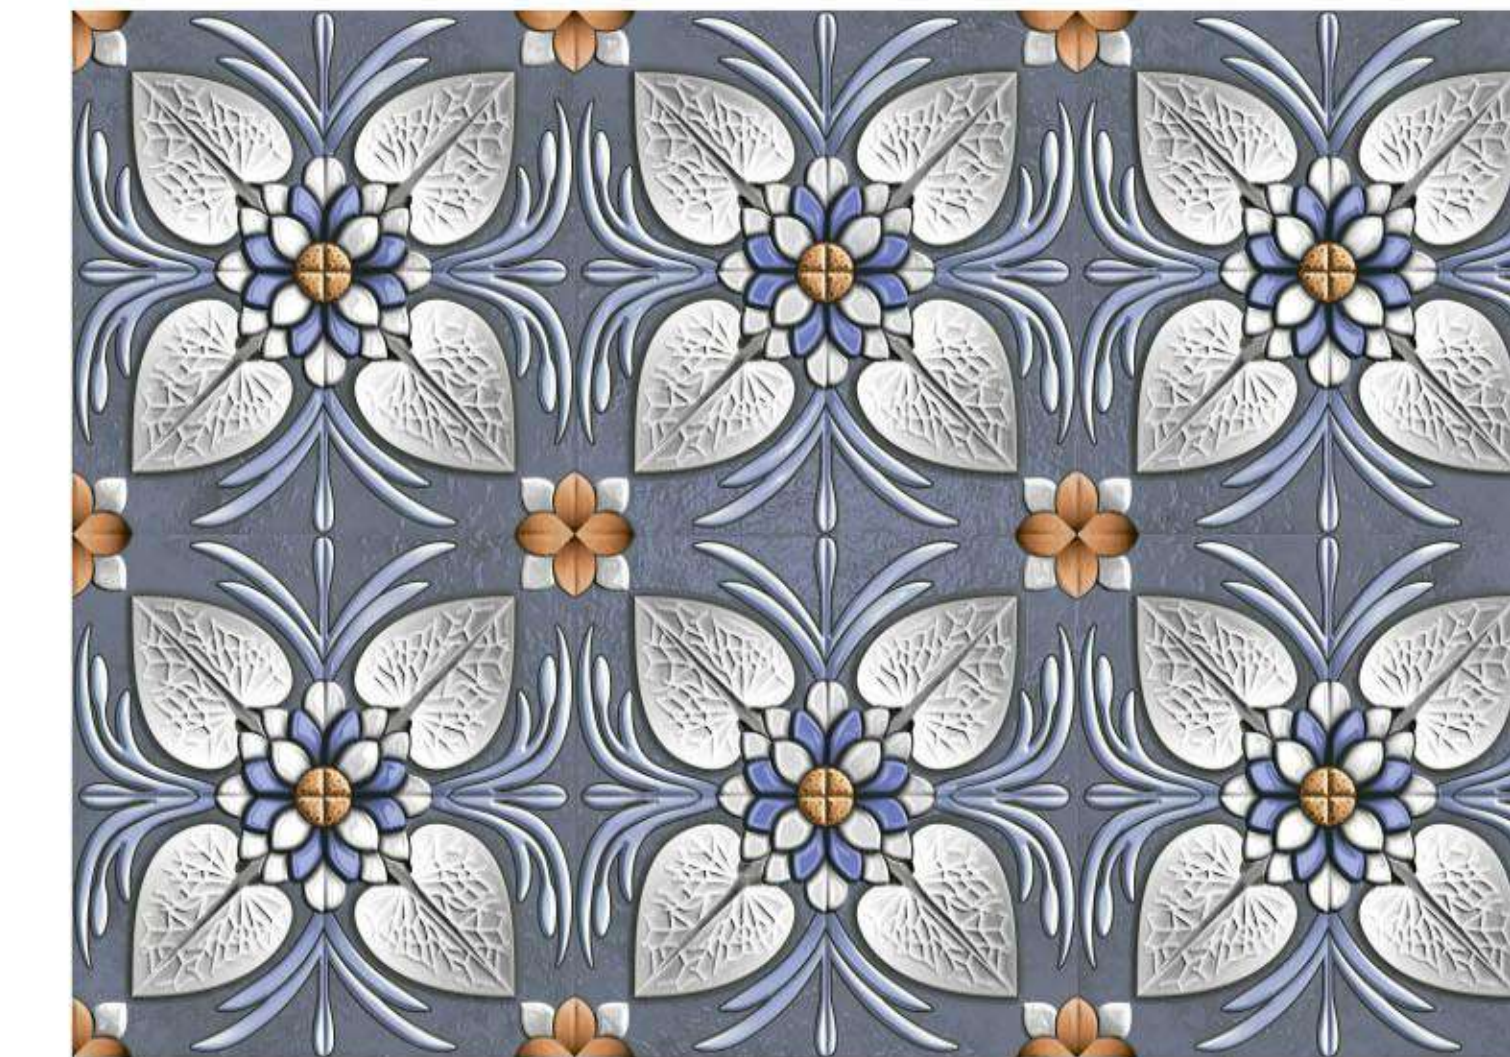

Easy to Install

Frost Proof

Easy to Clean

Low Water Absorption

Chemical Resistance

6002-HL-1