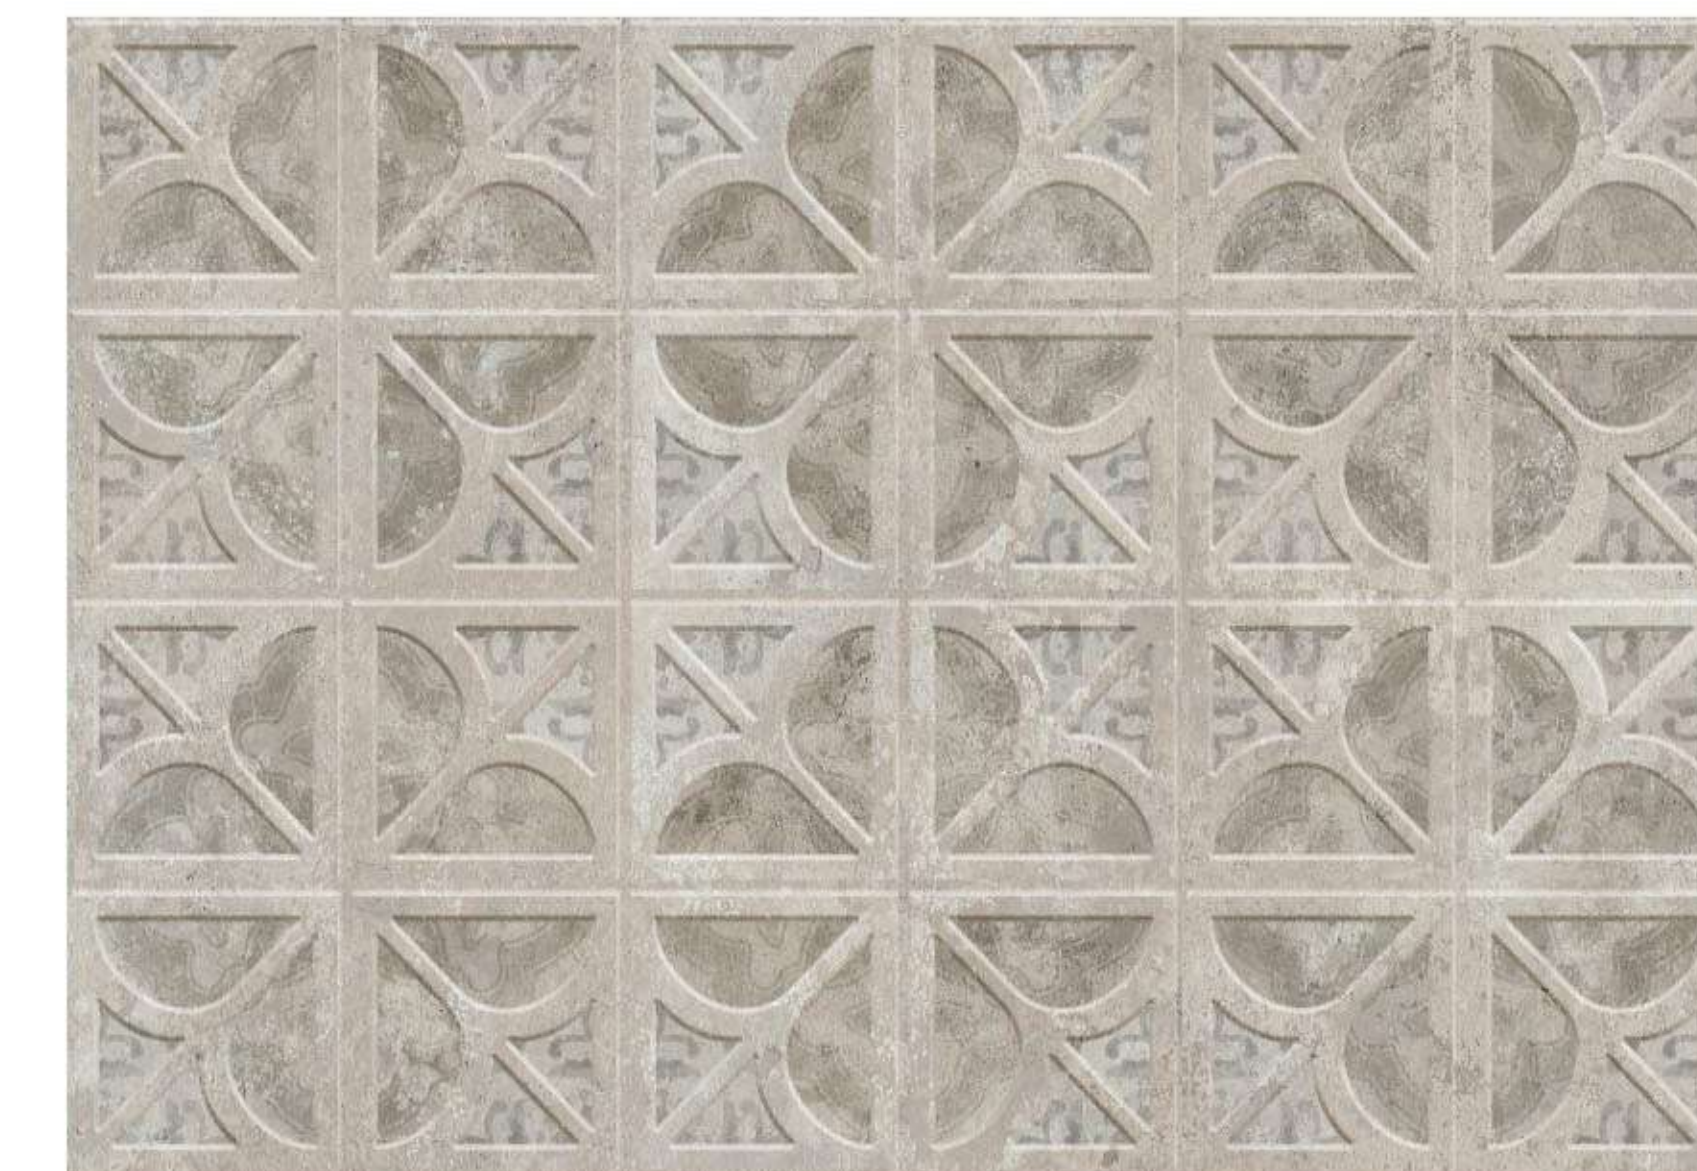

6031-DK

*Mesmeric
Composition*

30x
45cm

Easy to
Install

Frost
Proff

Easy to
Clean

Low Water
Absorption

Chemical
Resistance