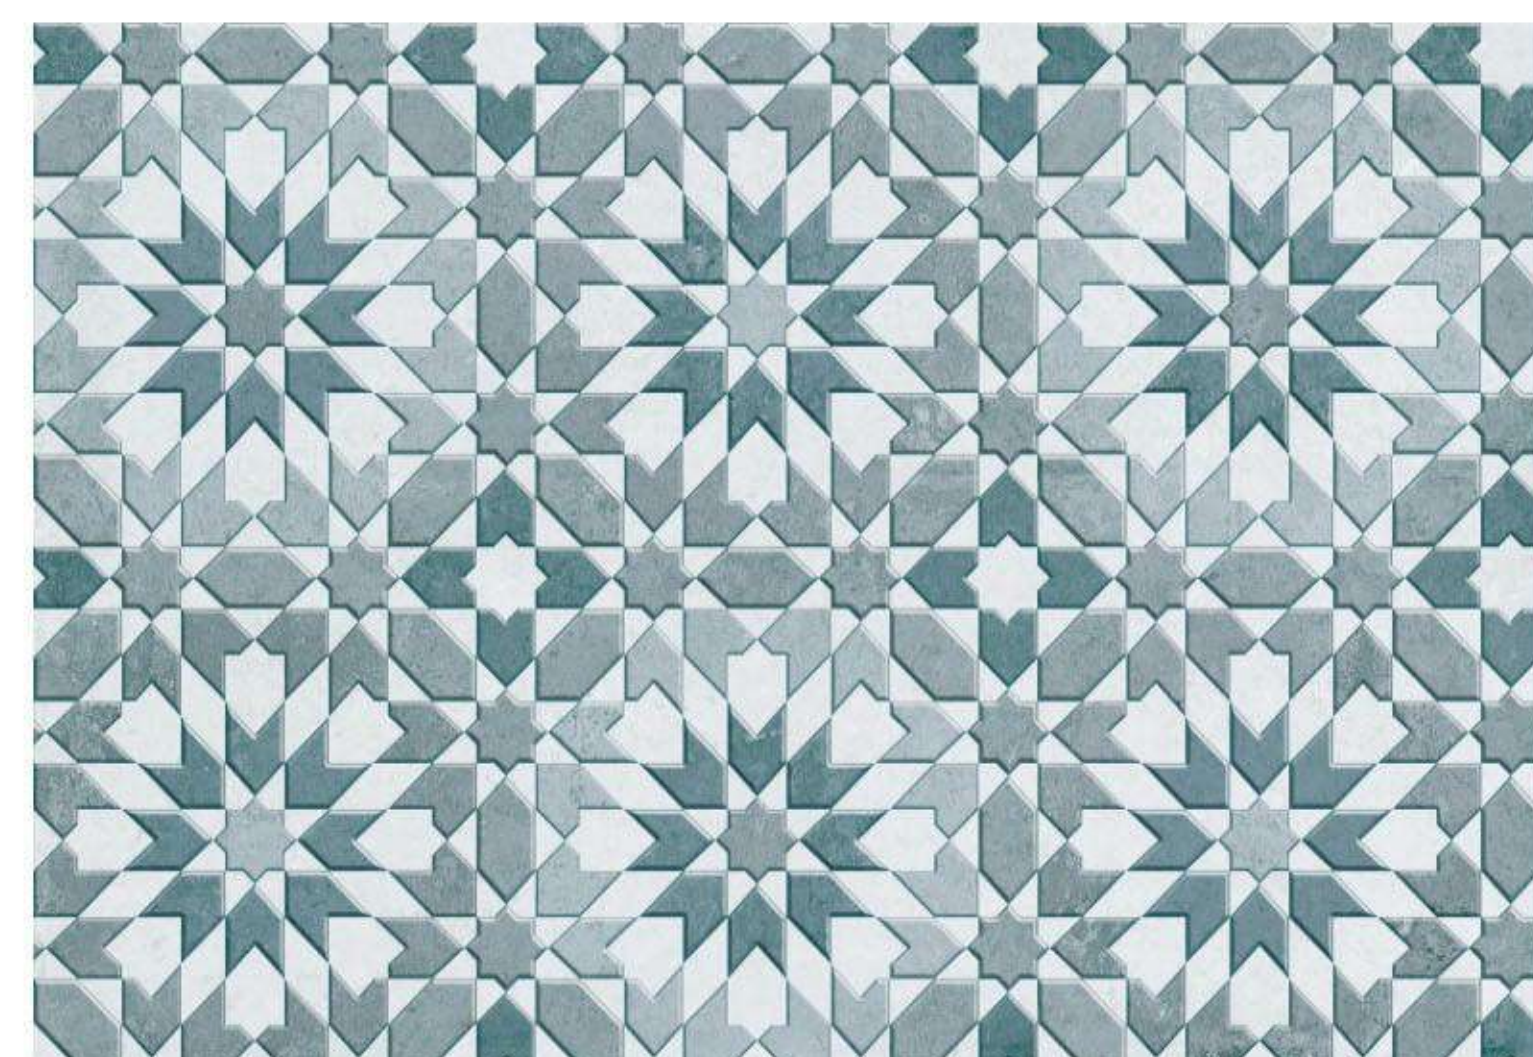

30x
45cm

MATT
Finish

6029-HL-1