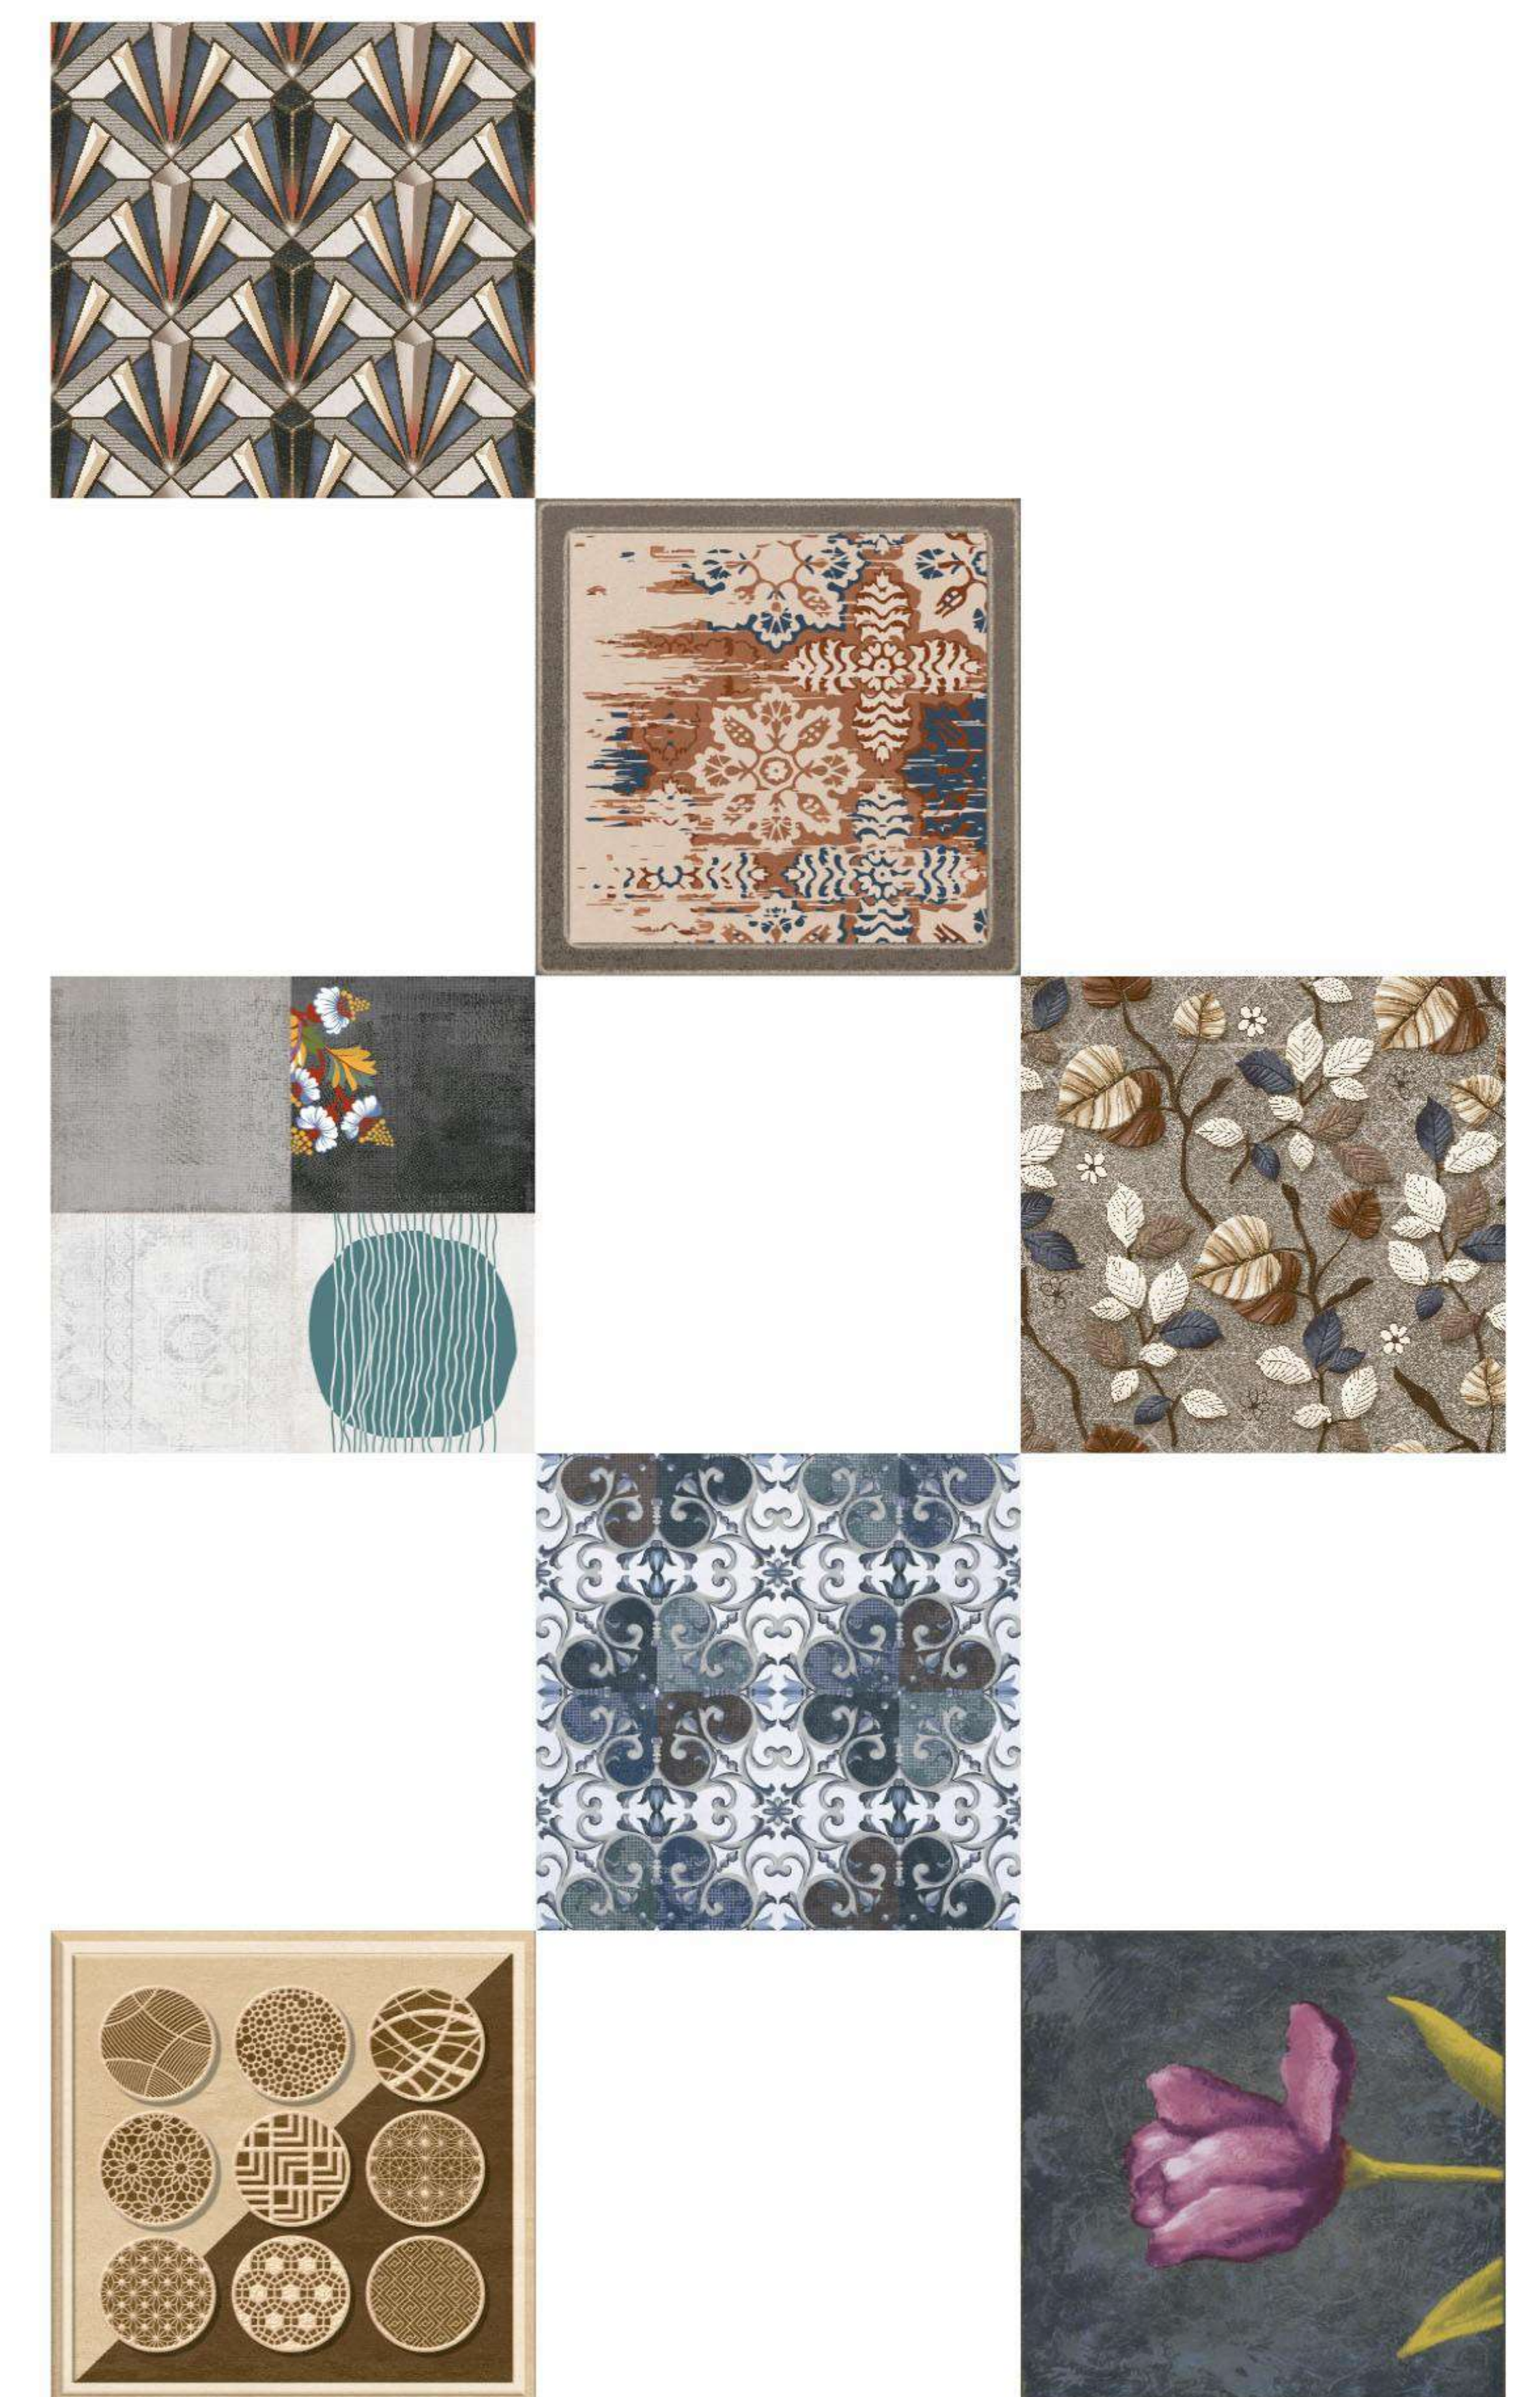

BALANCE OF BEAUTY

A ceramic series combining states of the art wall tiles technology with natural look. A perfect choice for architects and interior designers with it's oxidized natural and variable shades. the series comes with many pattern variations in order to give a full natural look. wall tiles guarantee an elegant, impeccable image over time; it is the ideal solution for creating a warm, refined atmosphere in living room, bedroom, restaurant and areas open to the public.