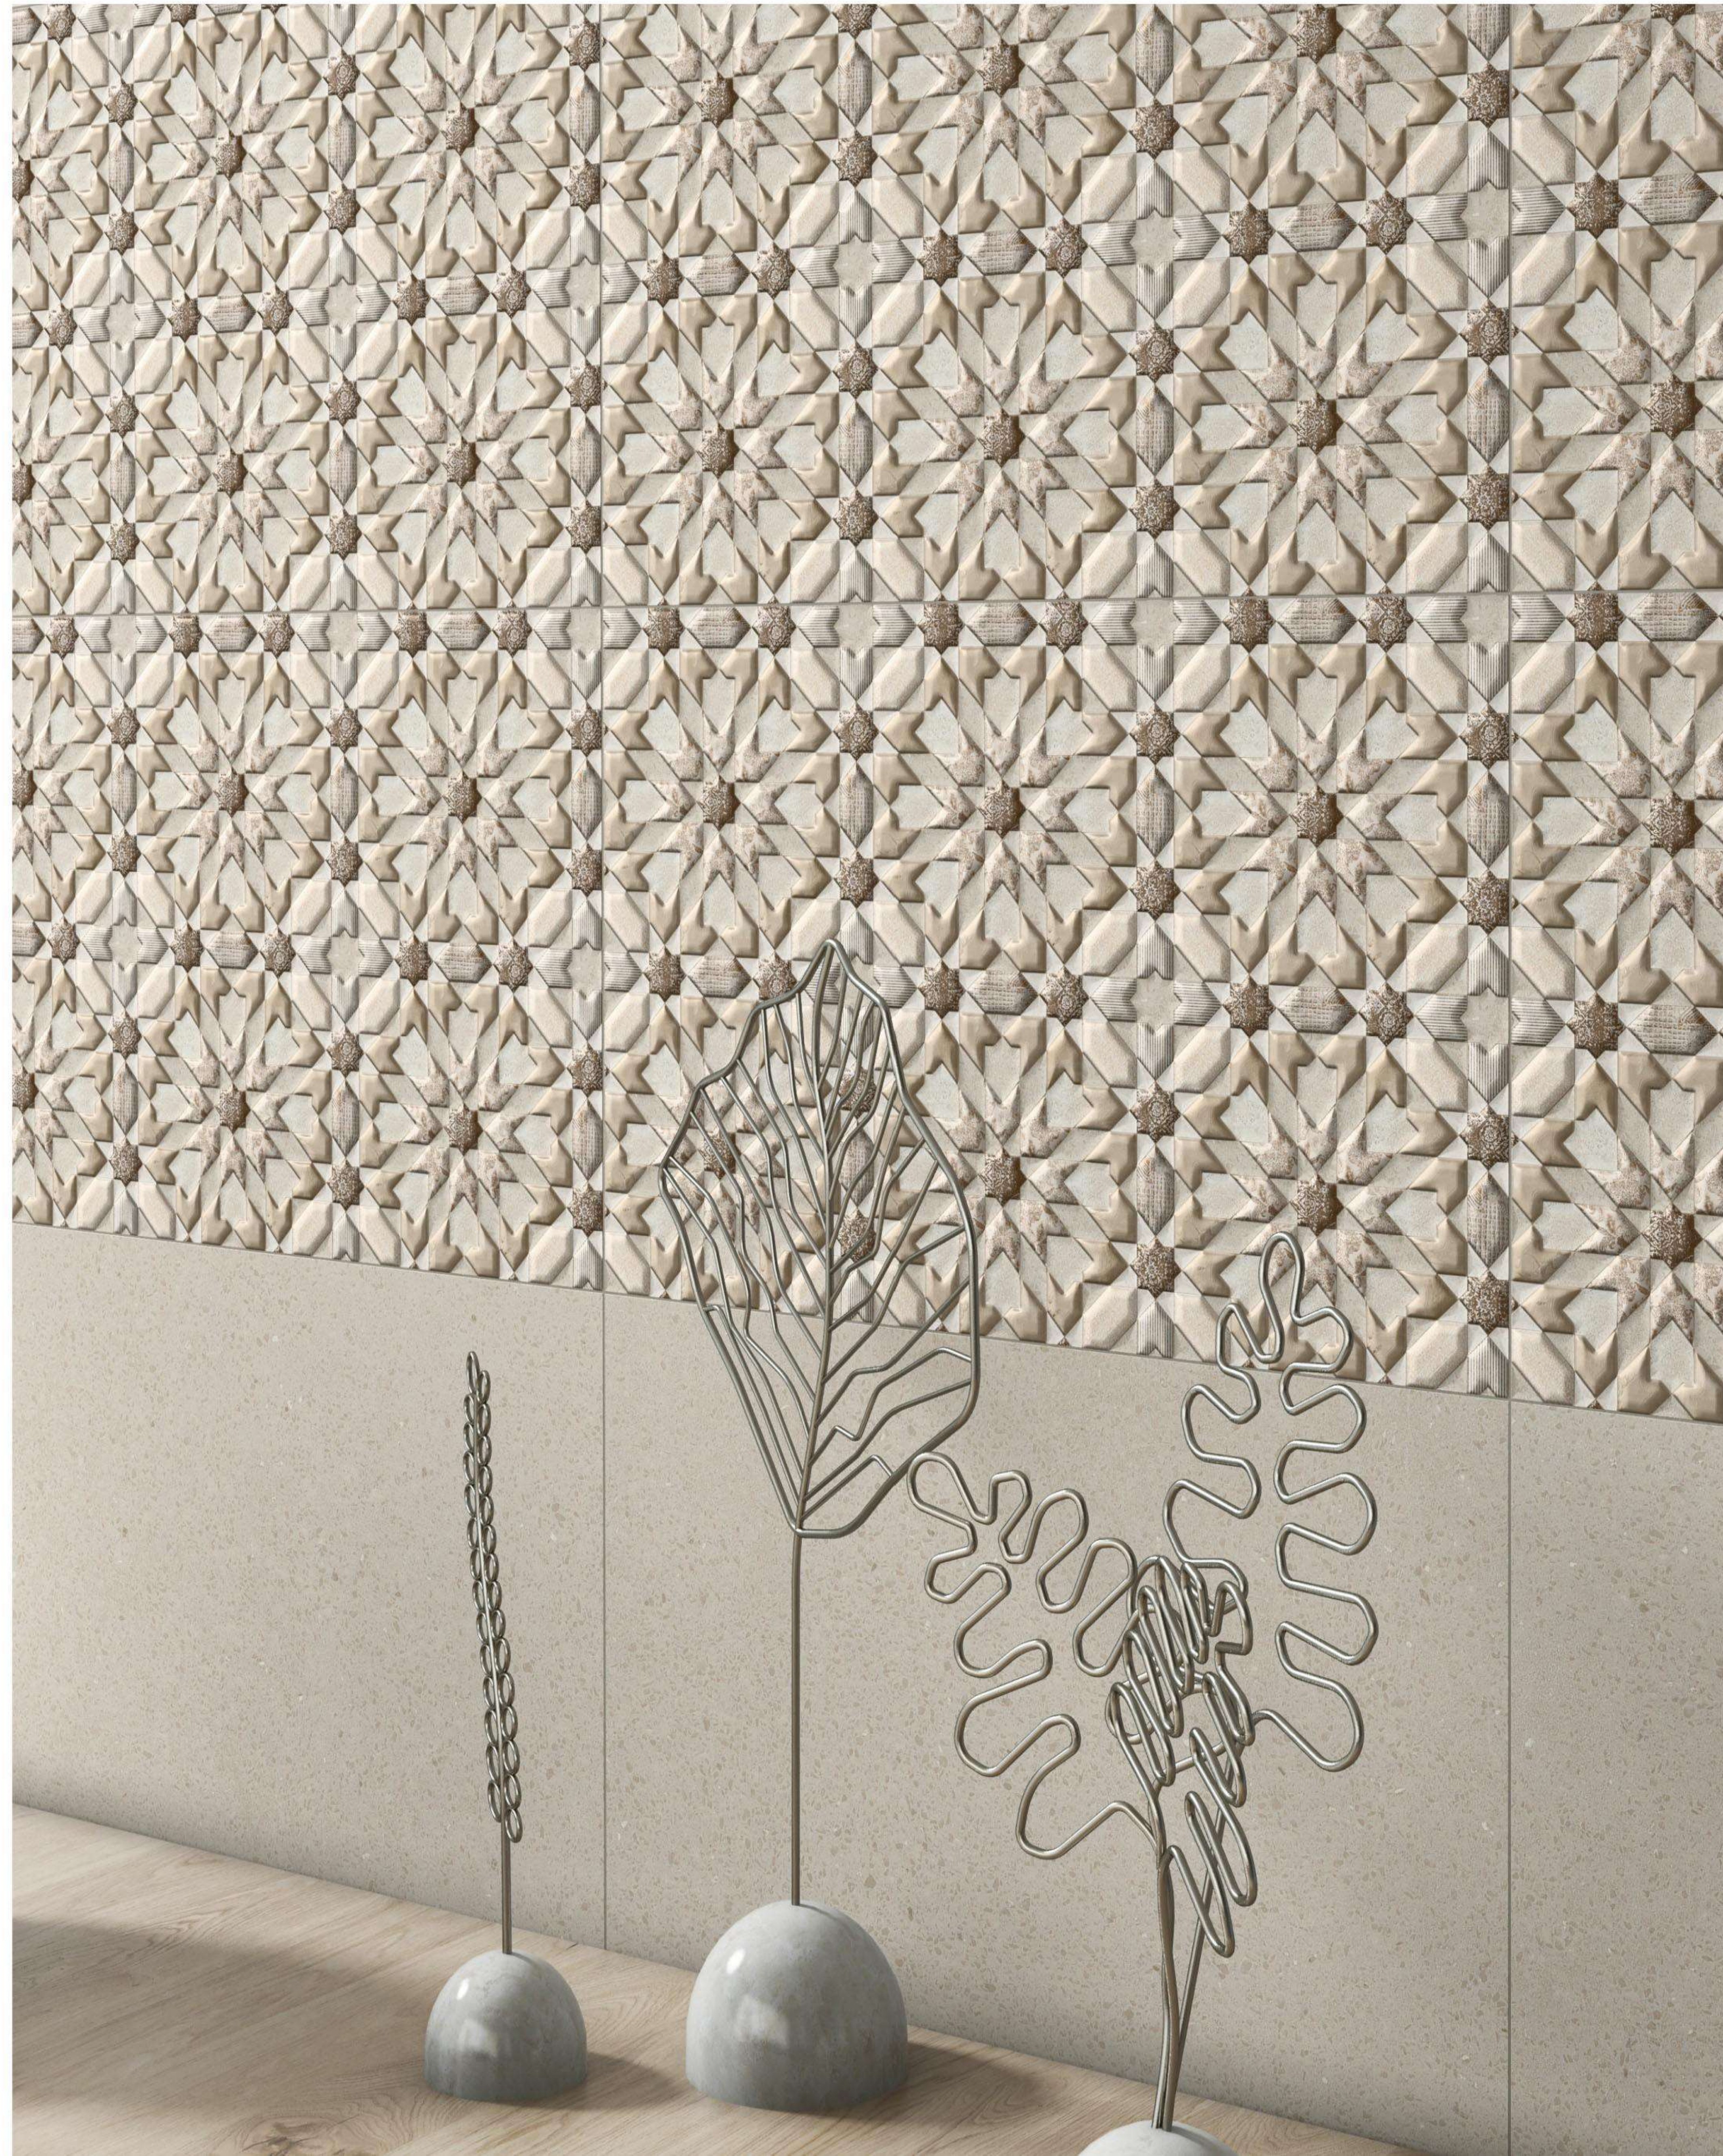

6041-LT

*Fascinating
& Details*

**30x
45cm**

Easy to Install

Frost Proof

Easy to Clean

Low Water Absorption

Chemical Resistance