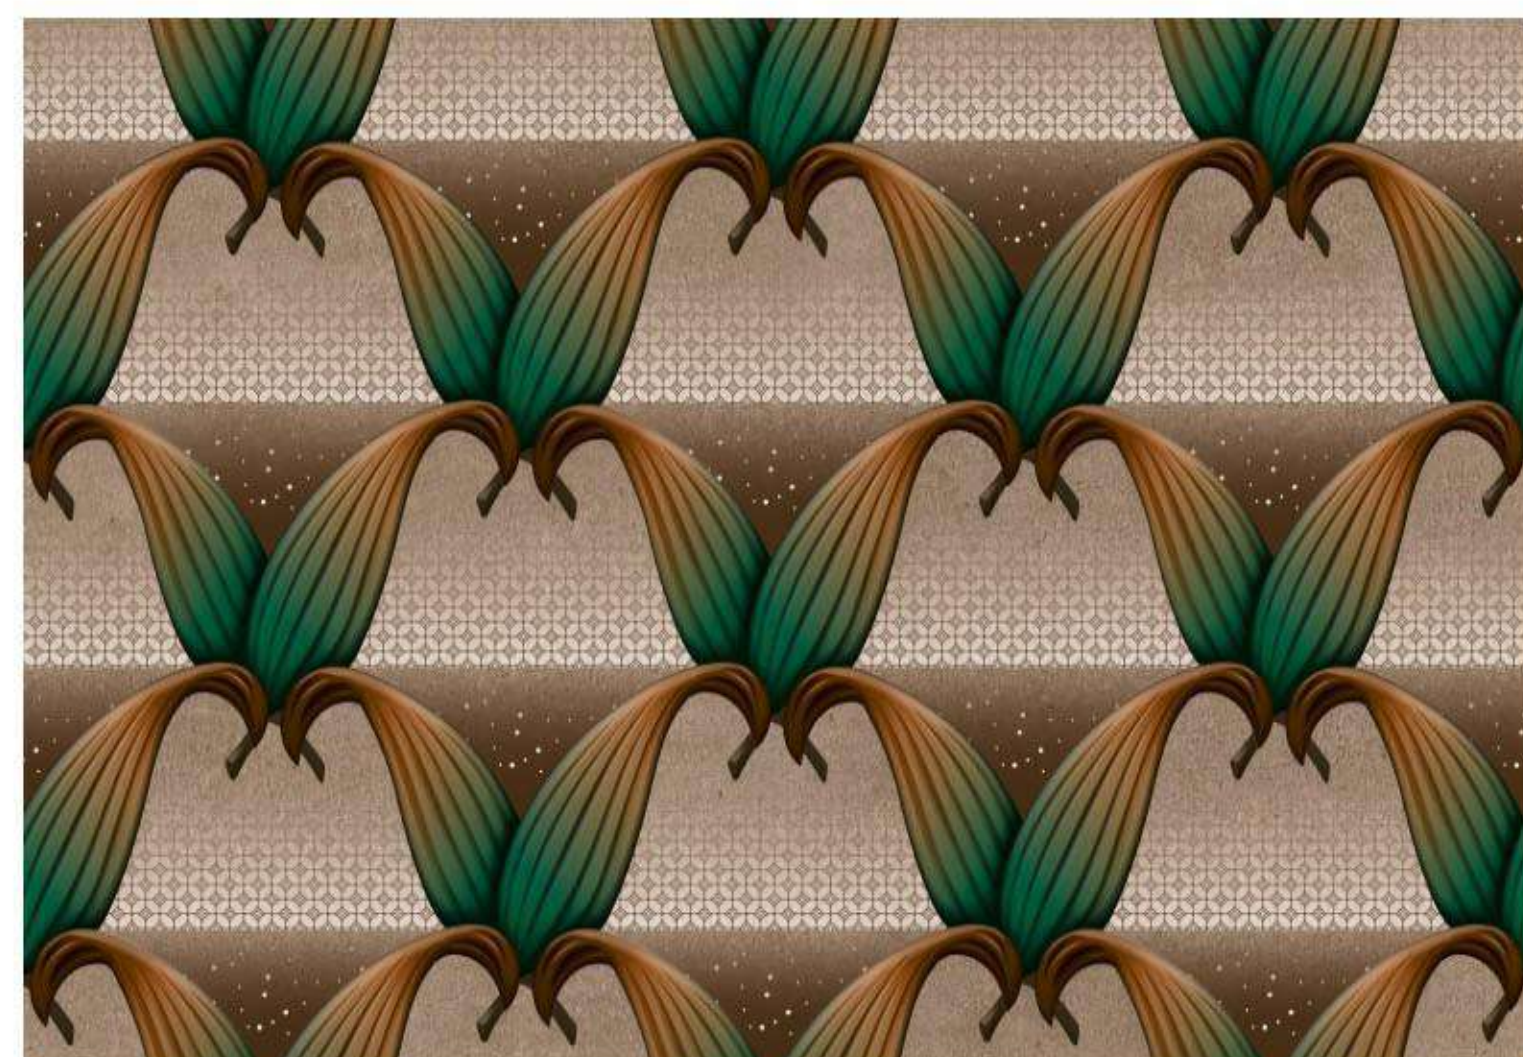

Easy to
Install

Frost
Proof

Easy to
Clean

Low Water
Absorption

Chemical
Resistance

6009-HL-1