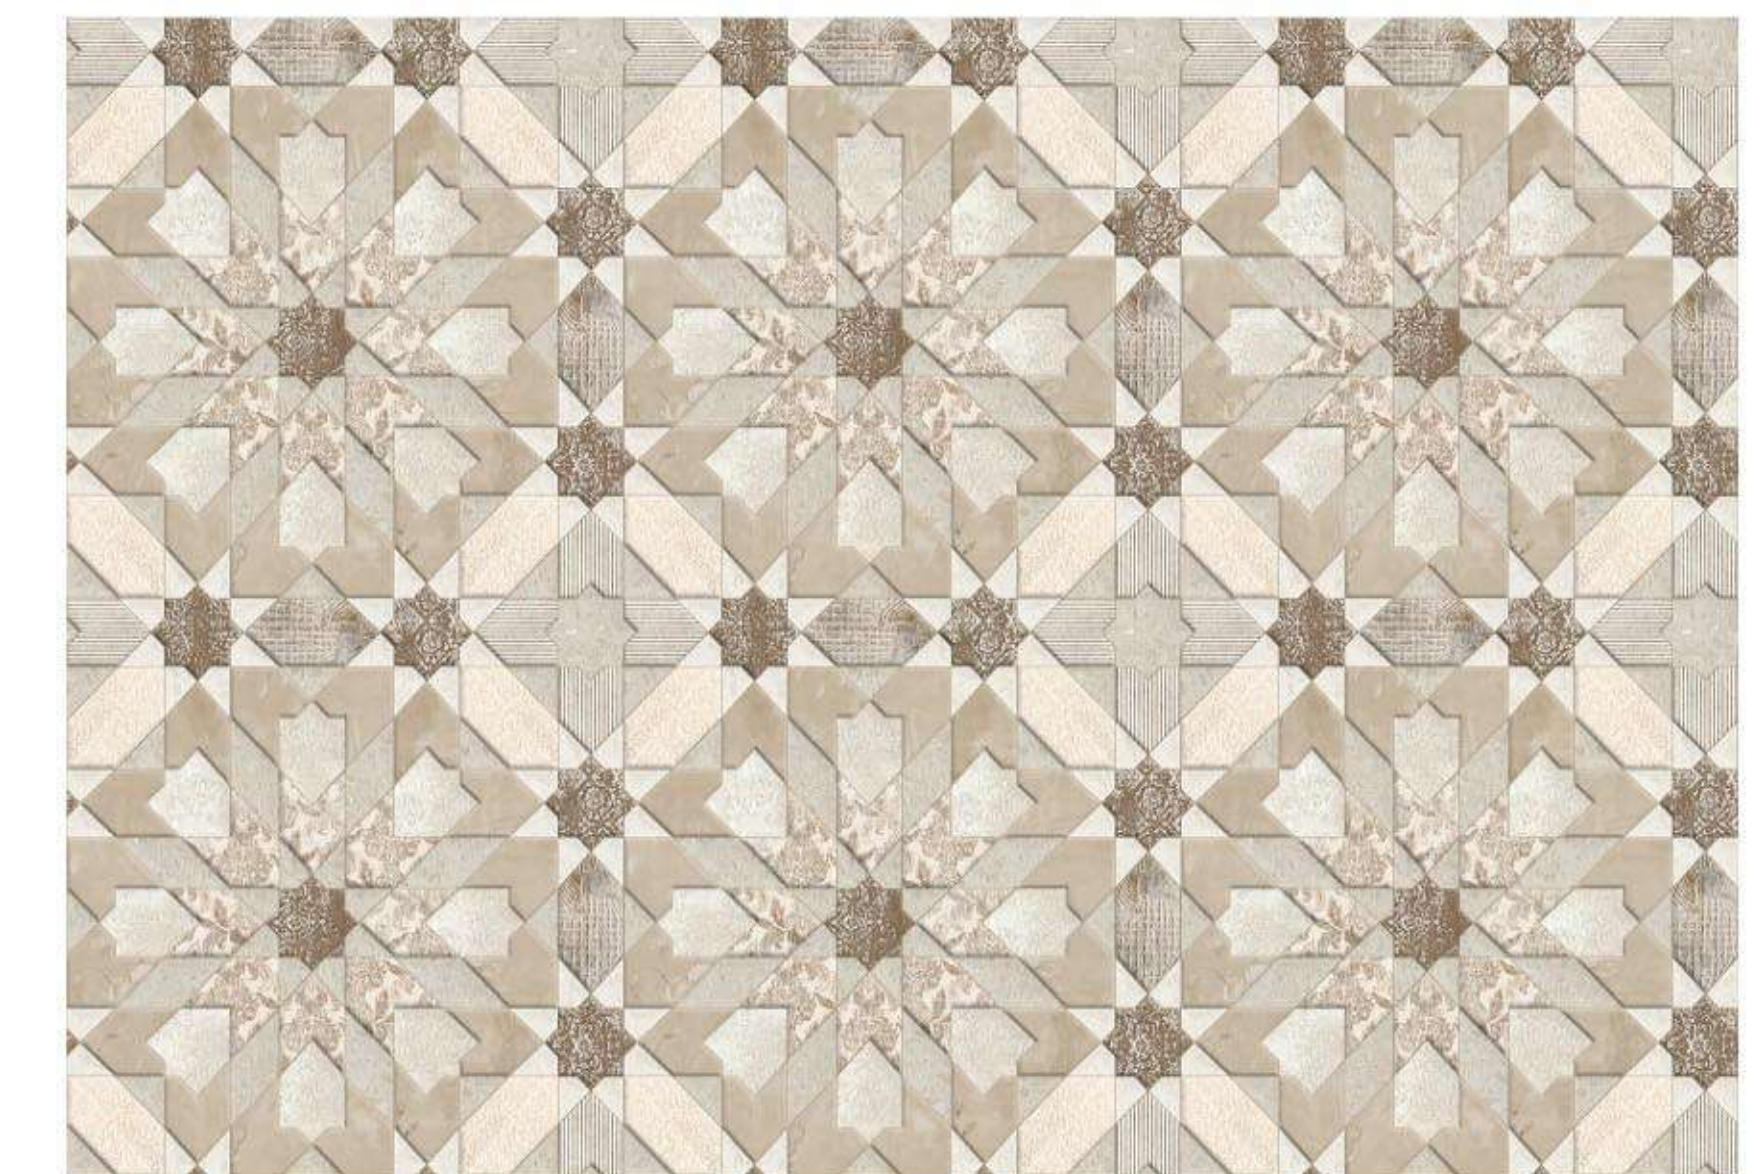

6041-HL-1

6041-DK

*Fascinating
& Details*

**30x
45cm**

Easy to Install

Frost Proof

Easy to Clean

Low Water Absorption