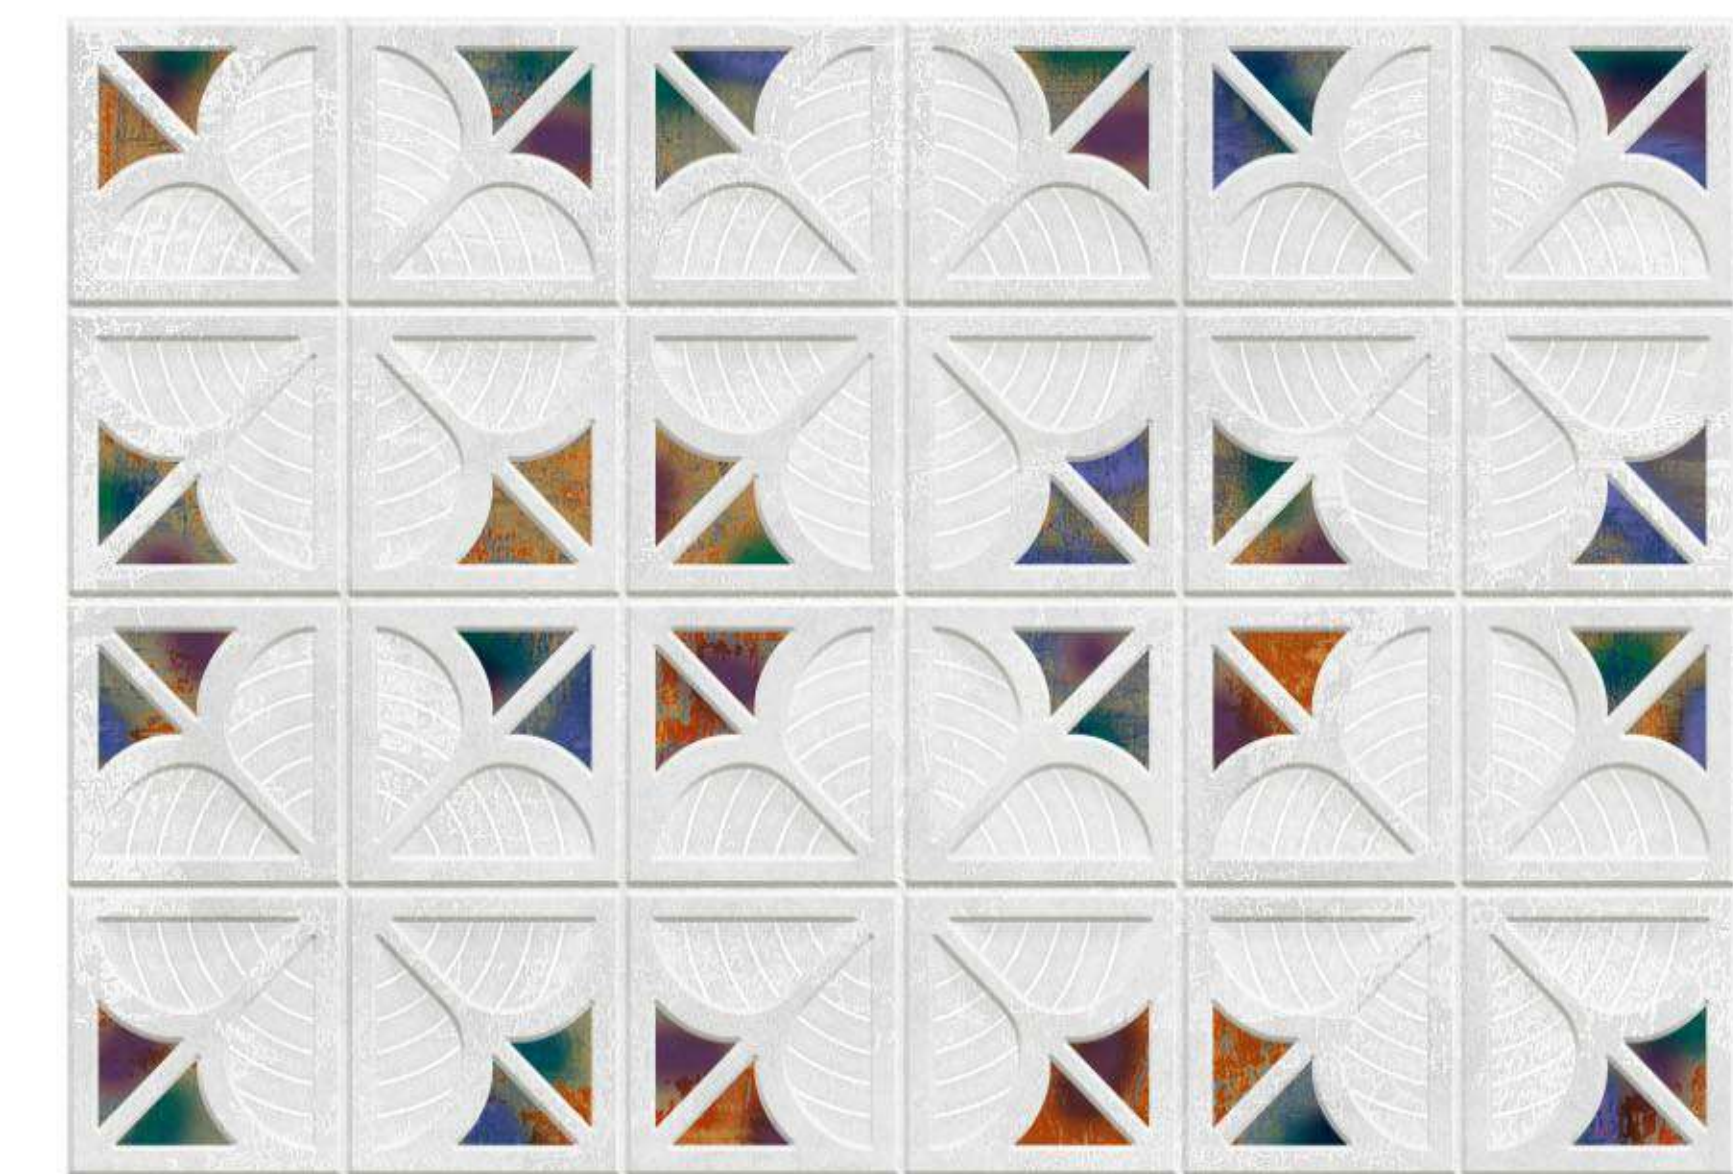

6048-HL-1

*The Right Choice Of
Ceramic Covers*

30x
45cm

Easy to Install

Frost Proff

Easy to Clean

Low Water Absorption

Chemical Resistance