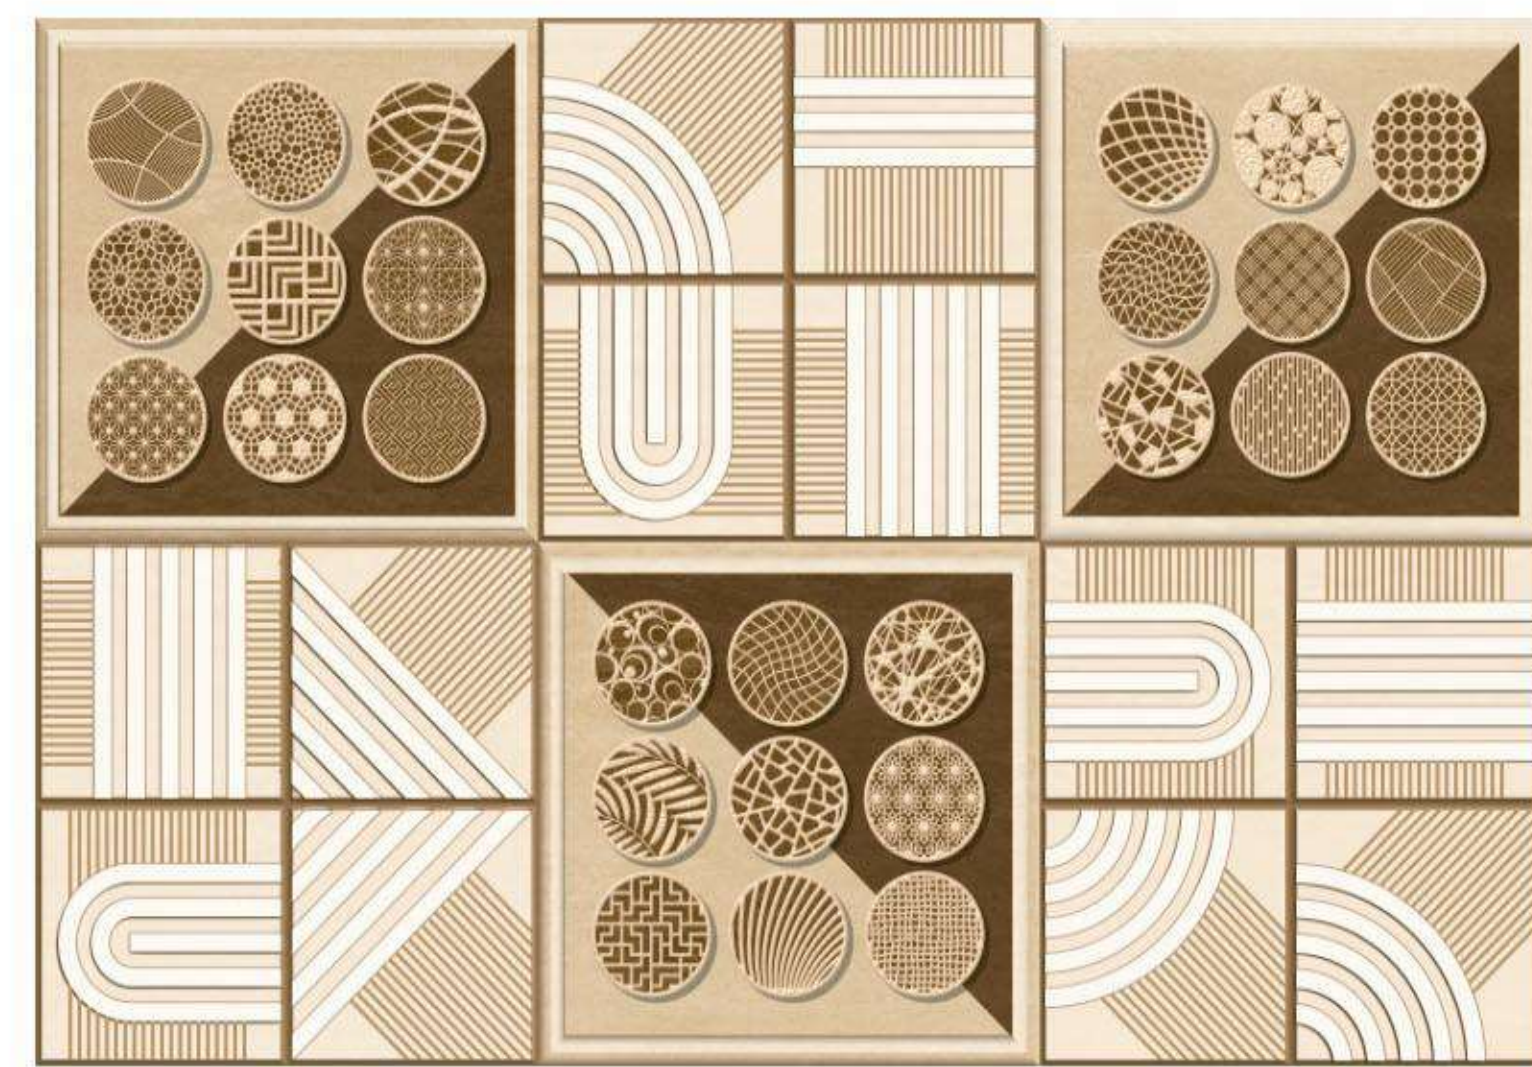

30x
45cm

Easy to Install

Frost Proff

Easy to Clean

Low Water Absorption

Chemical Resistance

MATT
Finish

6060-HL-1