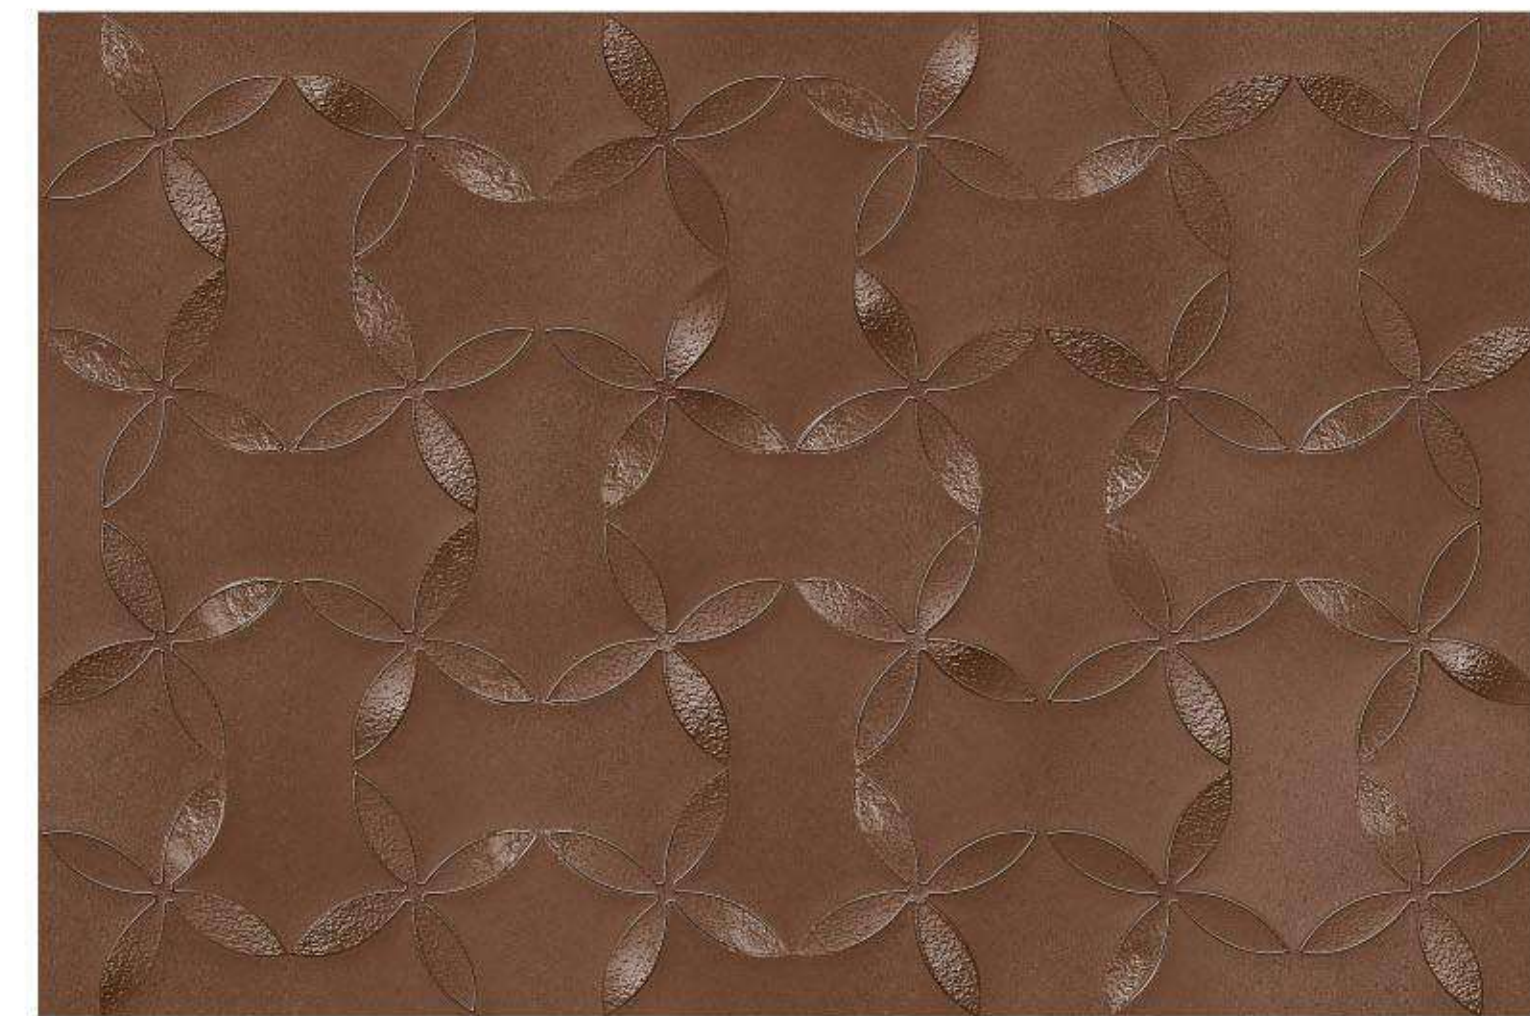

30x
45cm

Easy to Install

Frost Proof

Easy to Clean

Low Water Absorption

Chemical Resistance

1038-DK