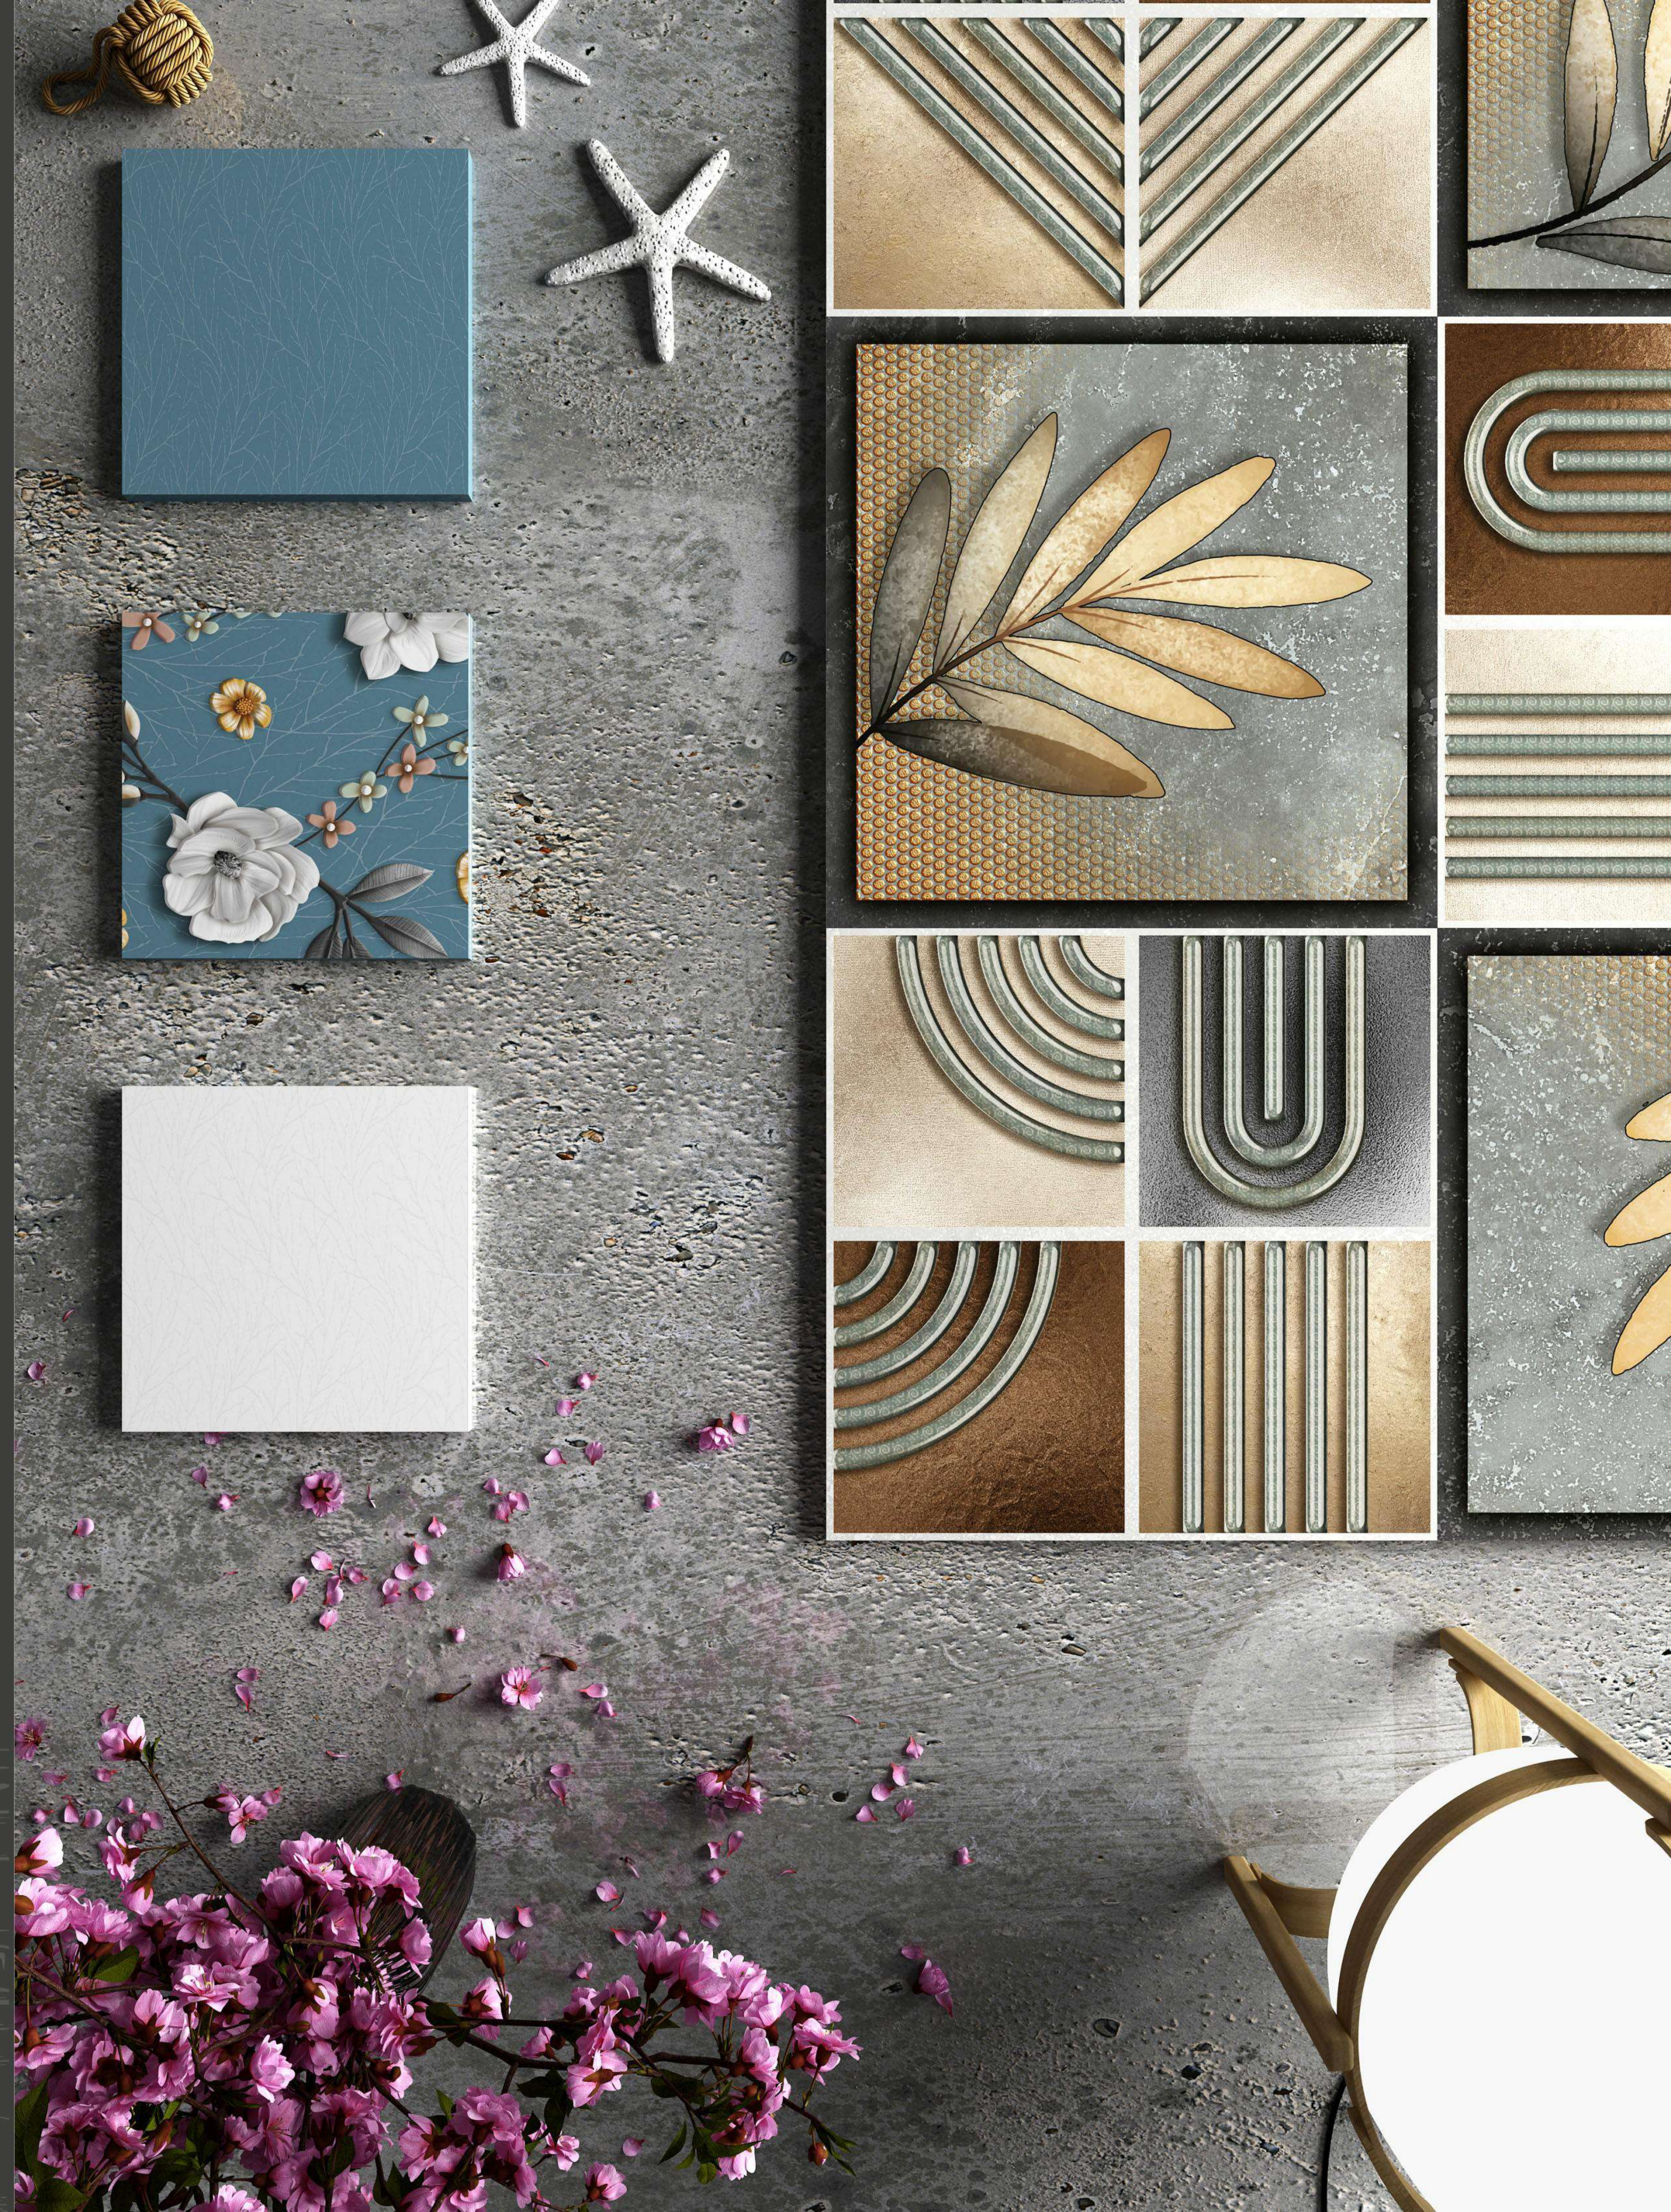

This collection selects the most precious pattern, structuring a range inspired by the abundance of the quarry materials. The antiqued surfaces cross the entire color range: the classic patterns and the delicate colors, the harmonious shapes and the chromatic variability of the tiles, up to the decisive contrast on the the surface.