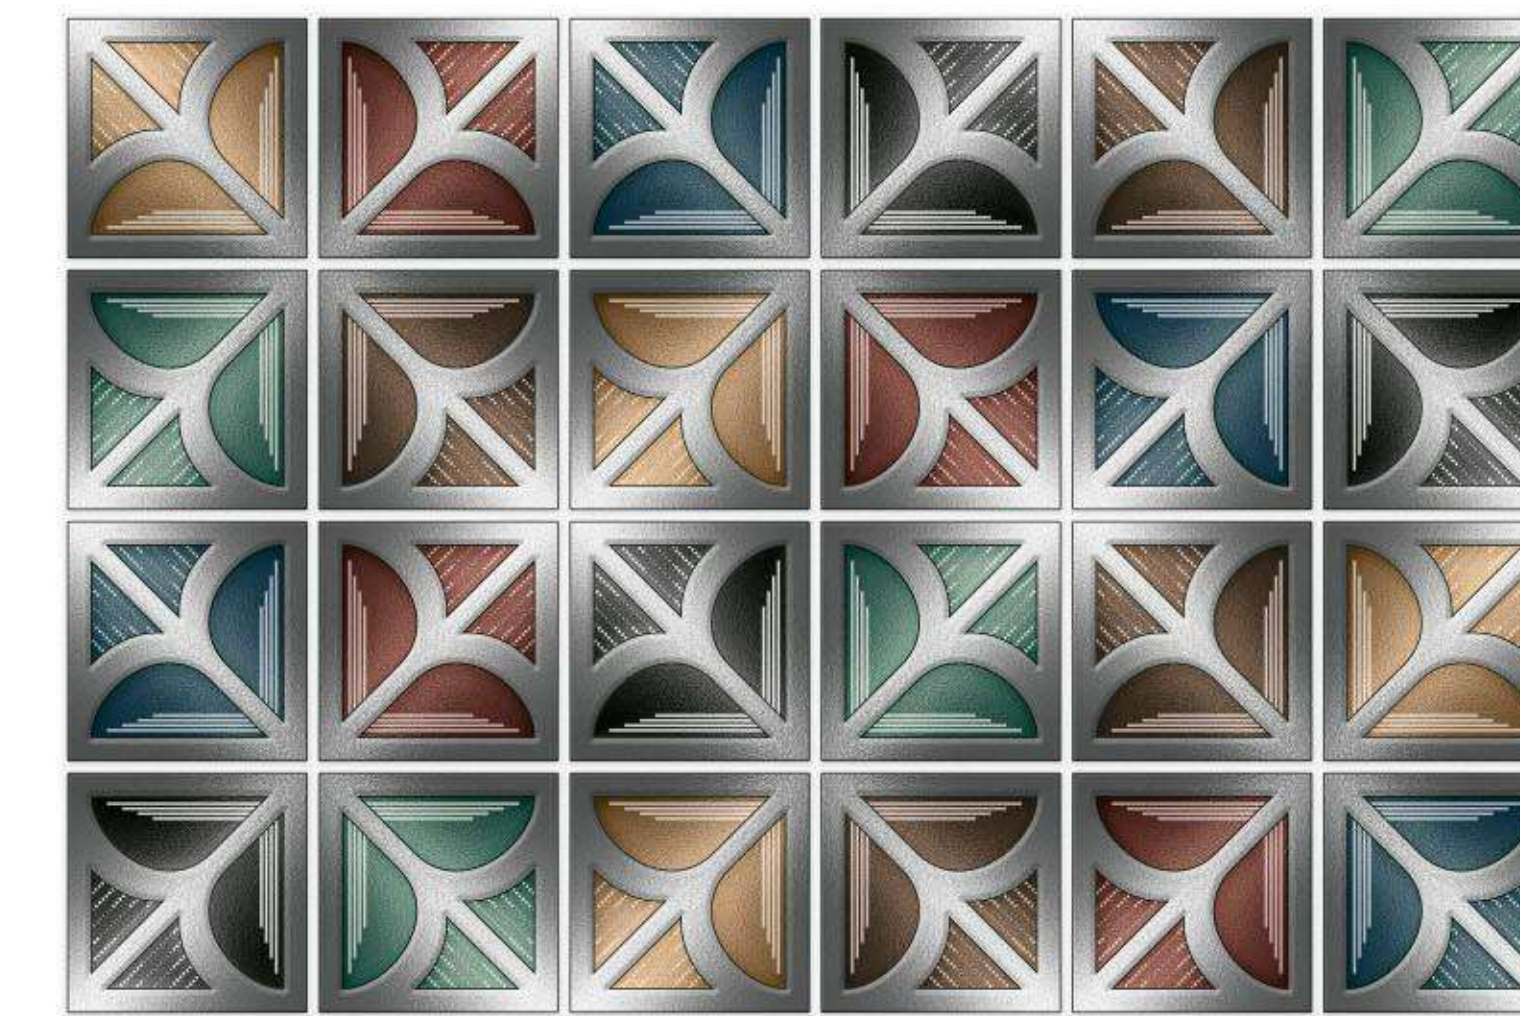

30x
45cm

Easy to Install

Frost Proof

Easy to Clean

Low Water Absorption

Chemical Resistance

1040-HL-1