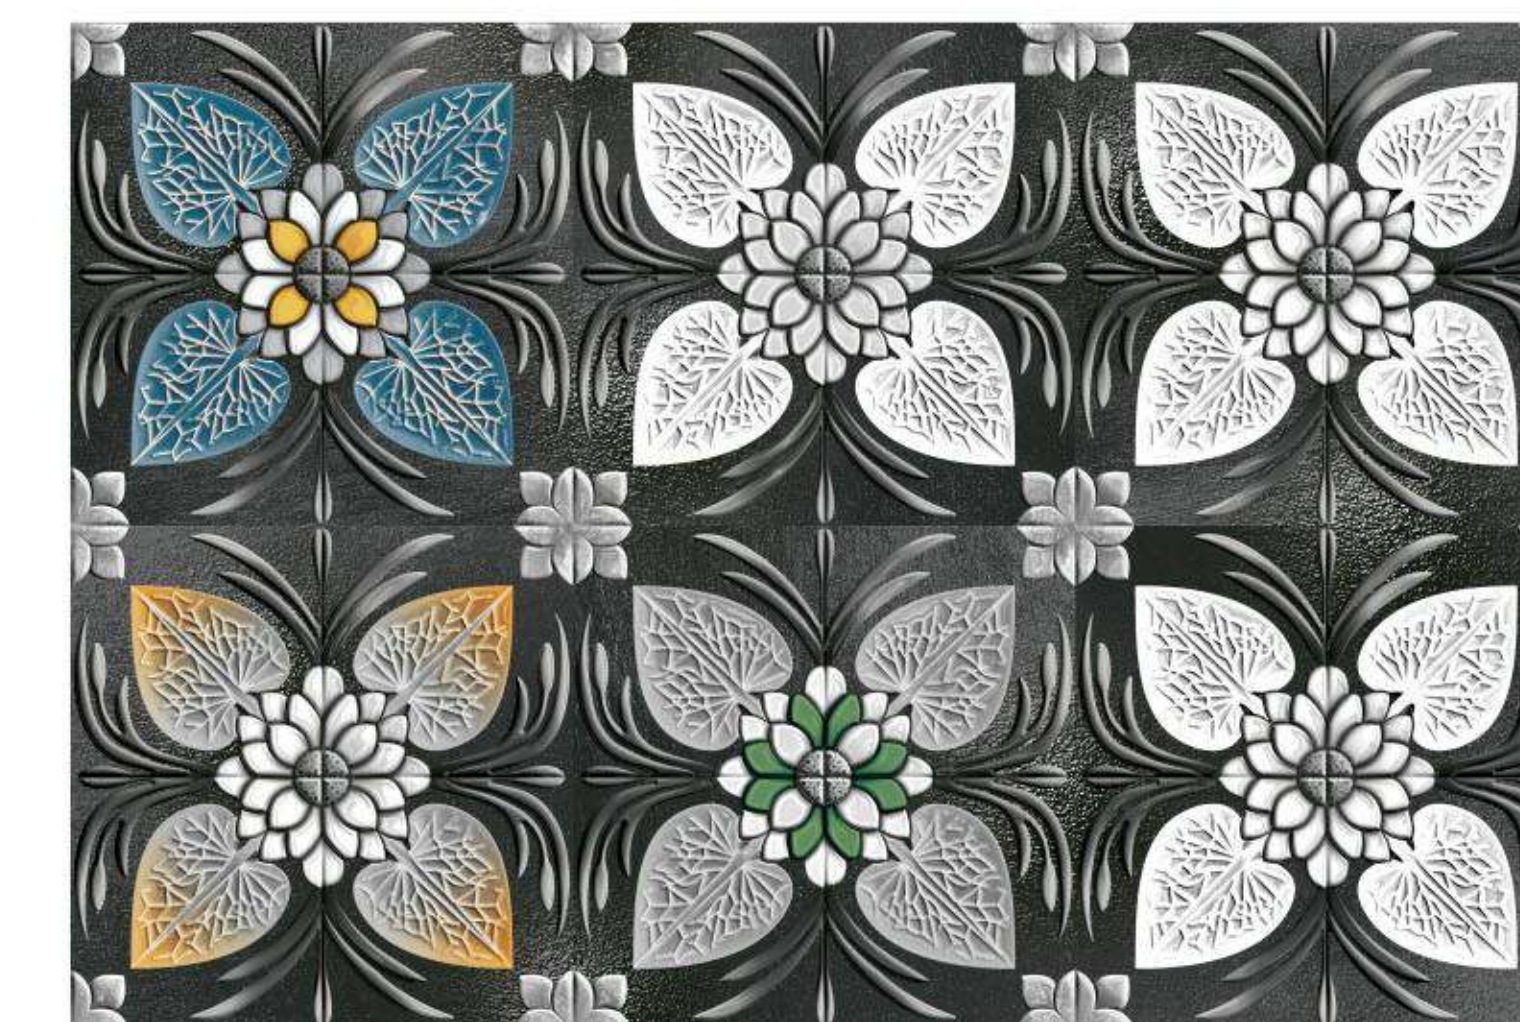

1051-HL-1 (R1)