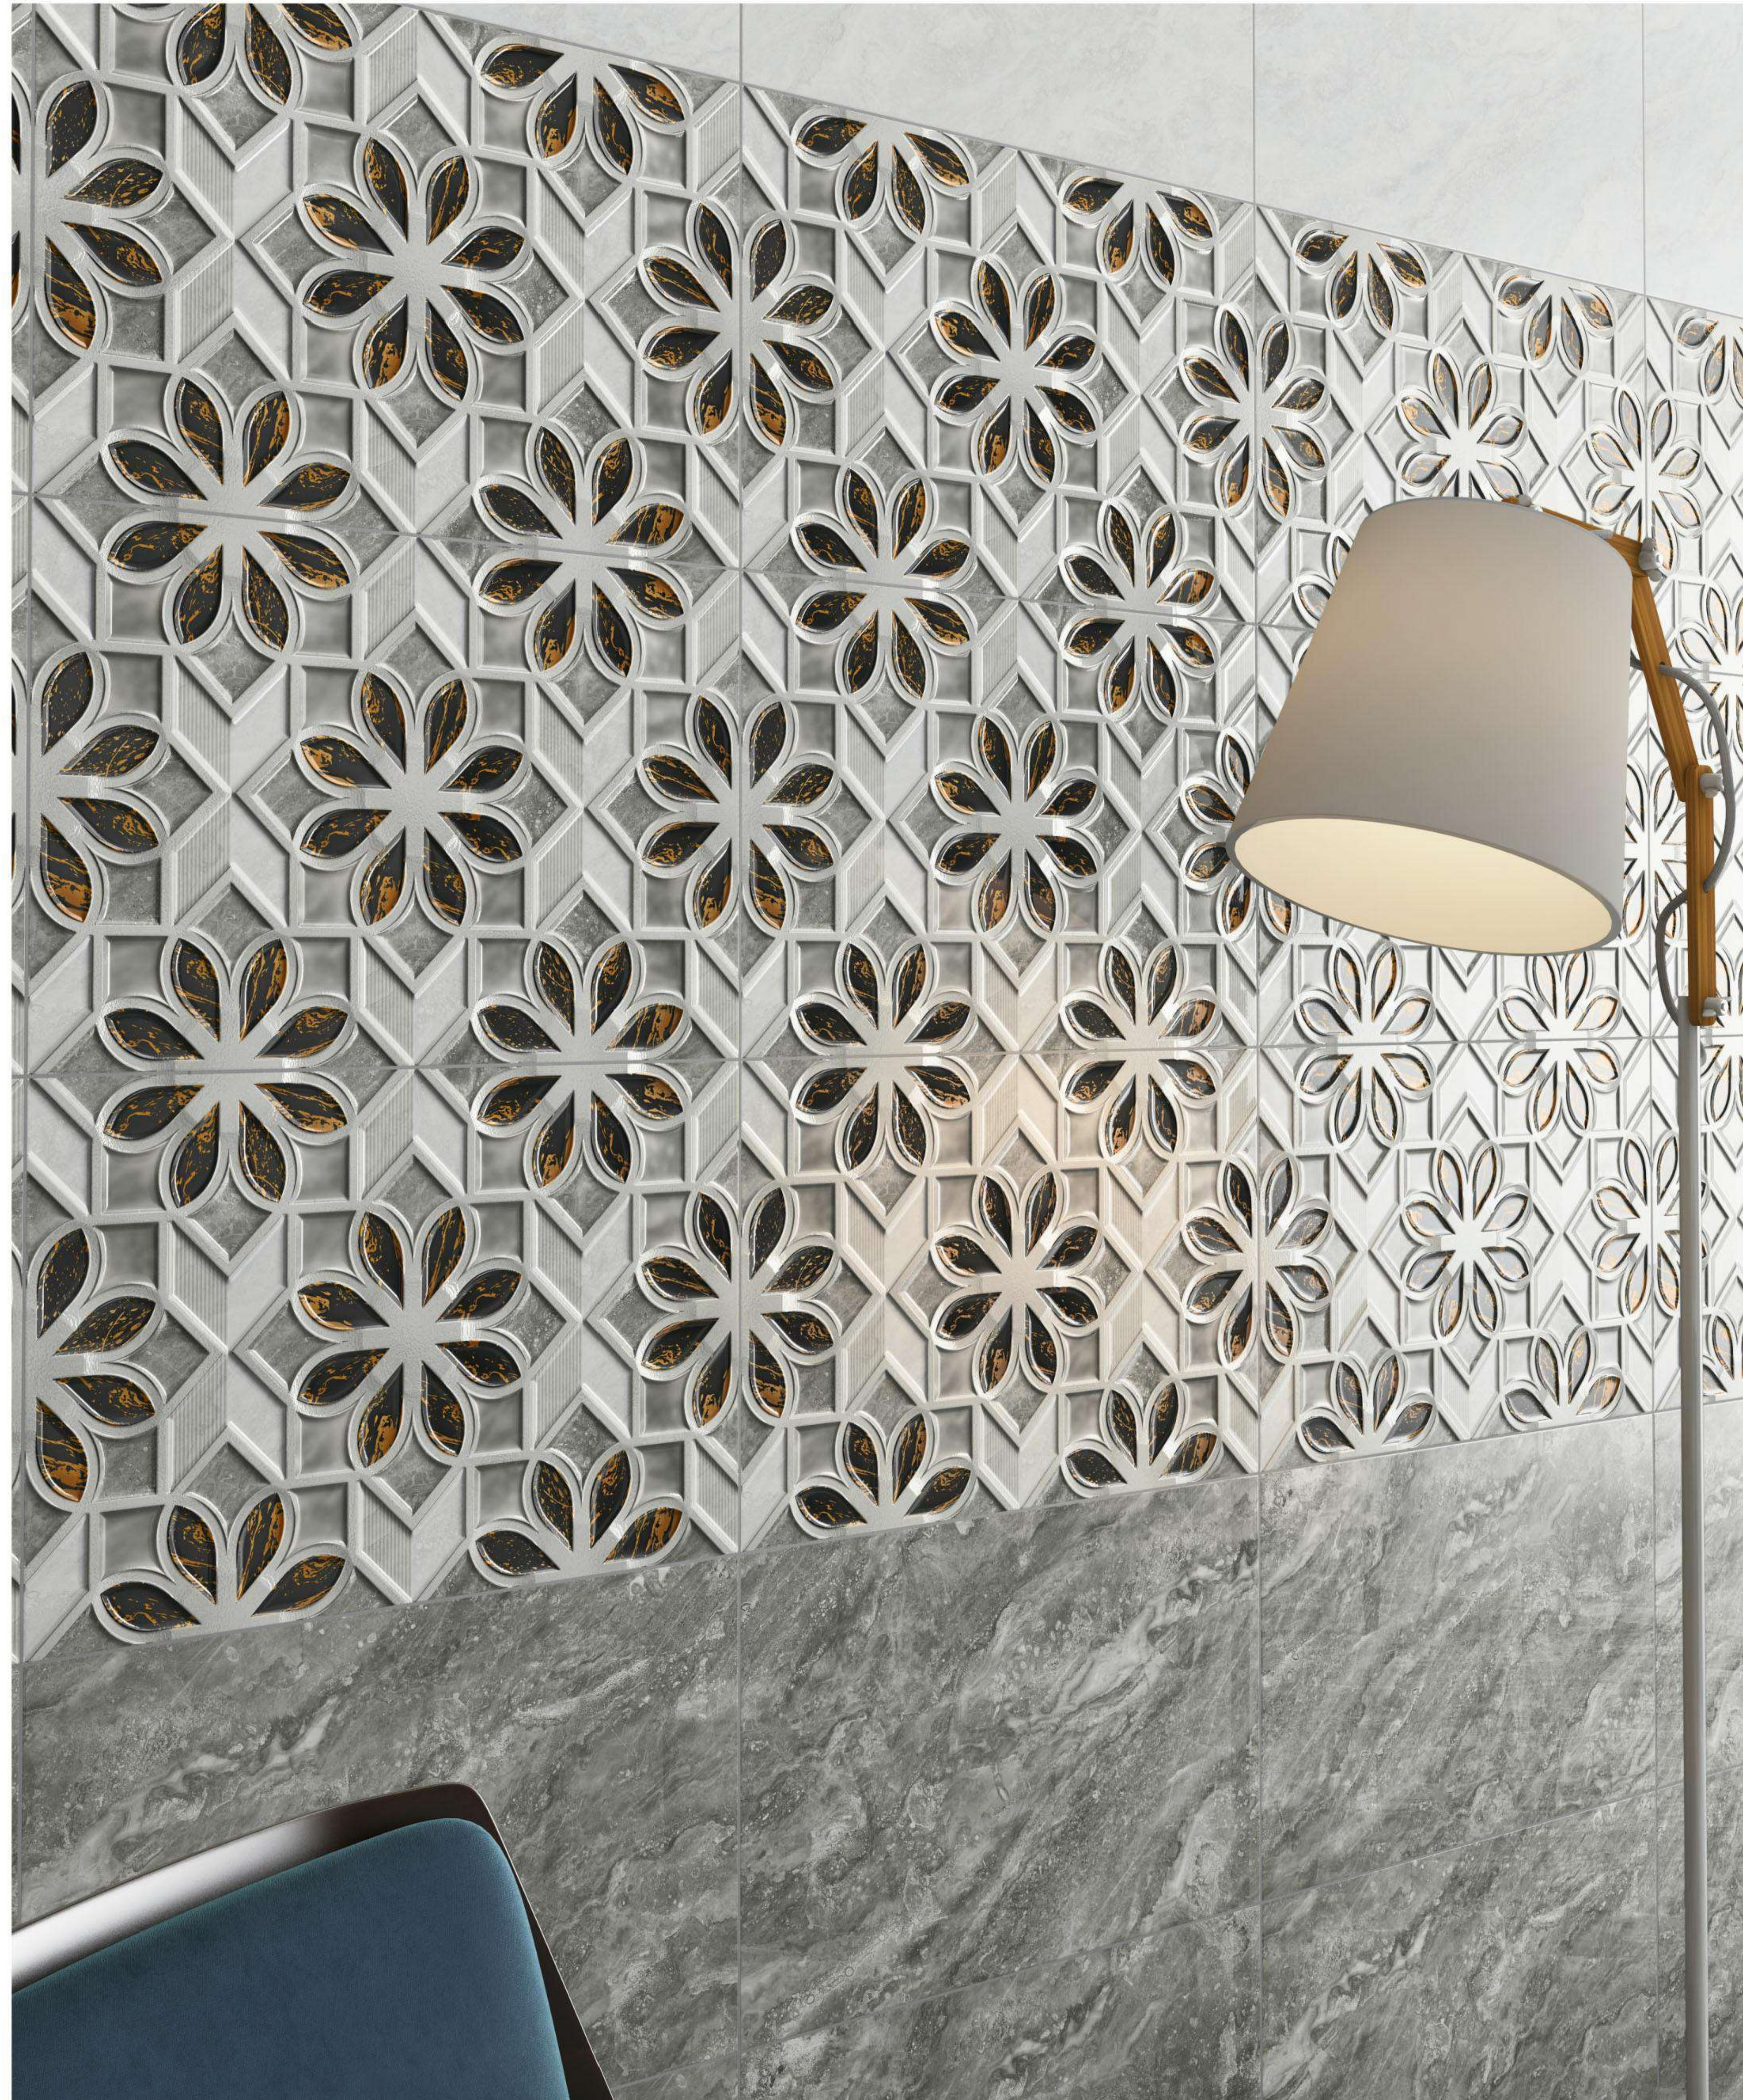

1042-LT

*Magnetic
Impression*

30x
45cm

Easy to Install

Frost Proof

Easy to Clean

Low Water Absorption

Chemical Resistance

GLOSSY
Finish