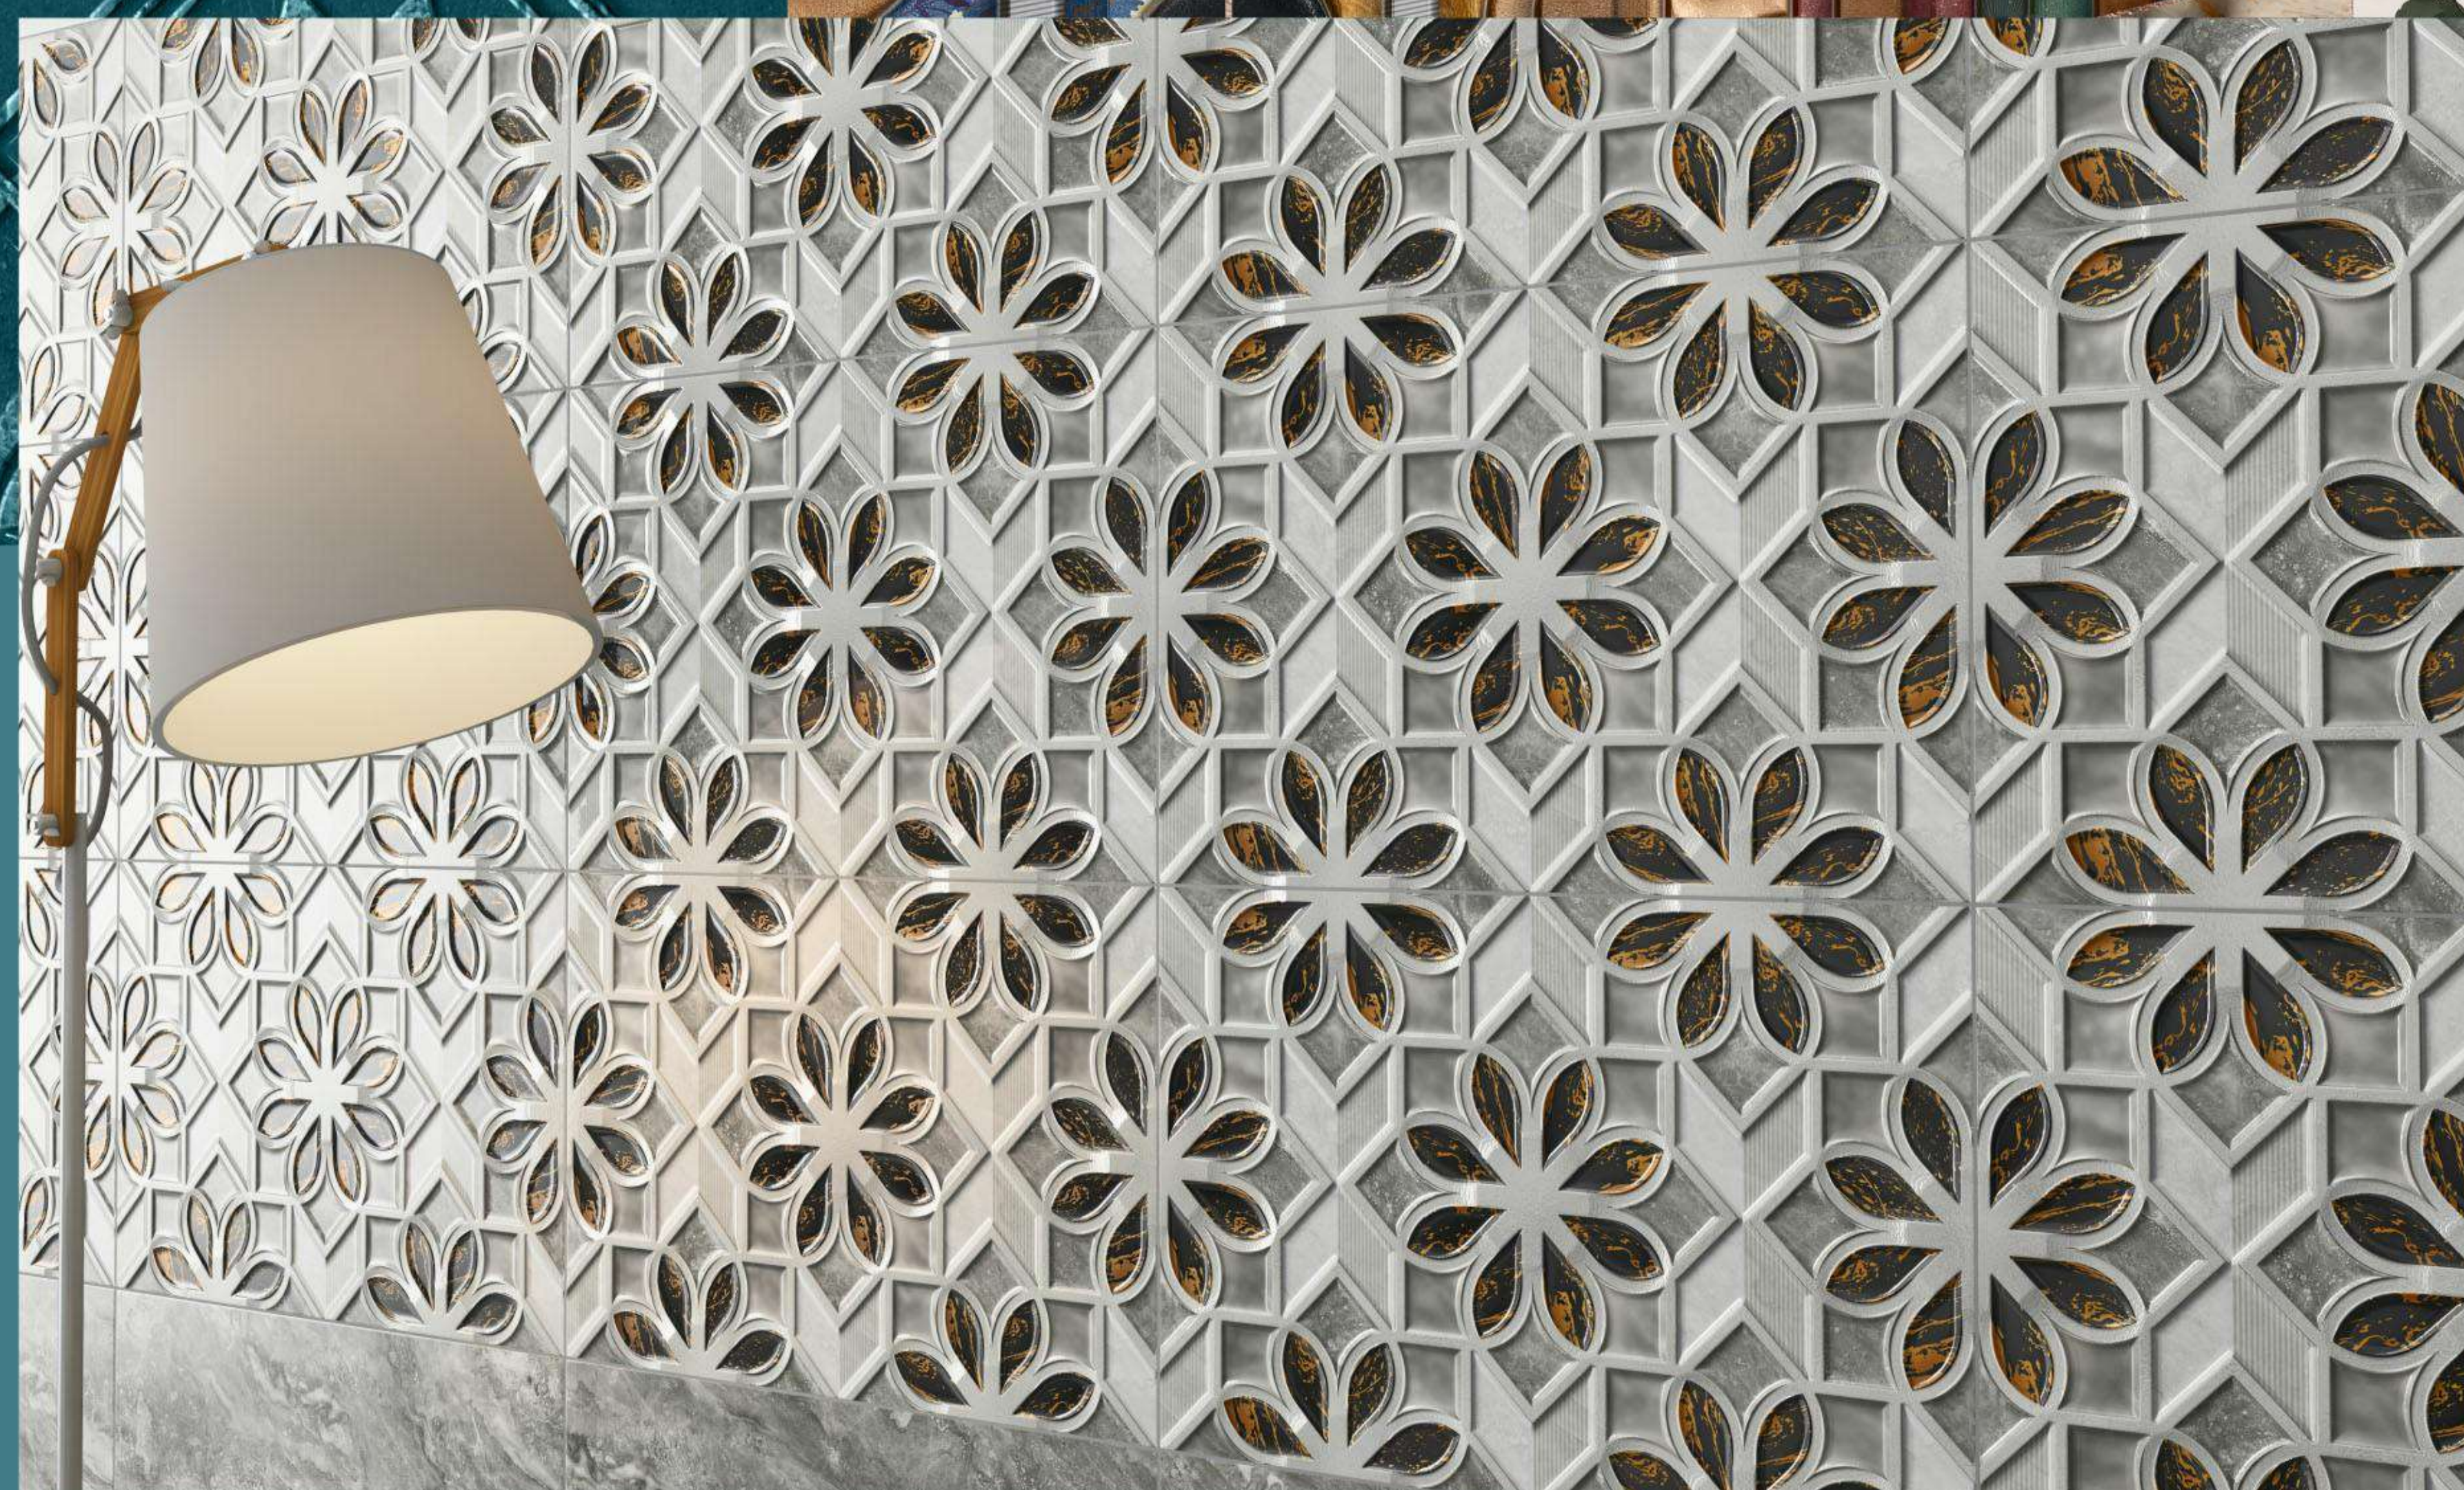

digital wall tiles

300x450mm | Glossy Finish

GRESART
CERAMICA

Volume-1

www.gresartceramica.com

GRESART
CERAMICA

Impactful Glance

GRESART is the premium ceramic brand par excellence, with products conspicuous for their elegance and sophistication, based on cutting-edge technology and modern design. A brand with a forward looking philosophy and strong emphasis on innovation and design.