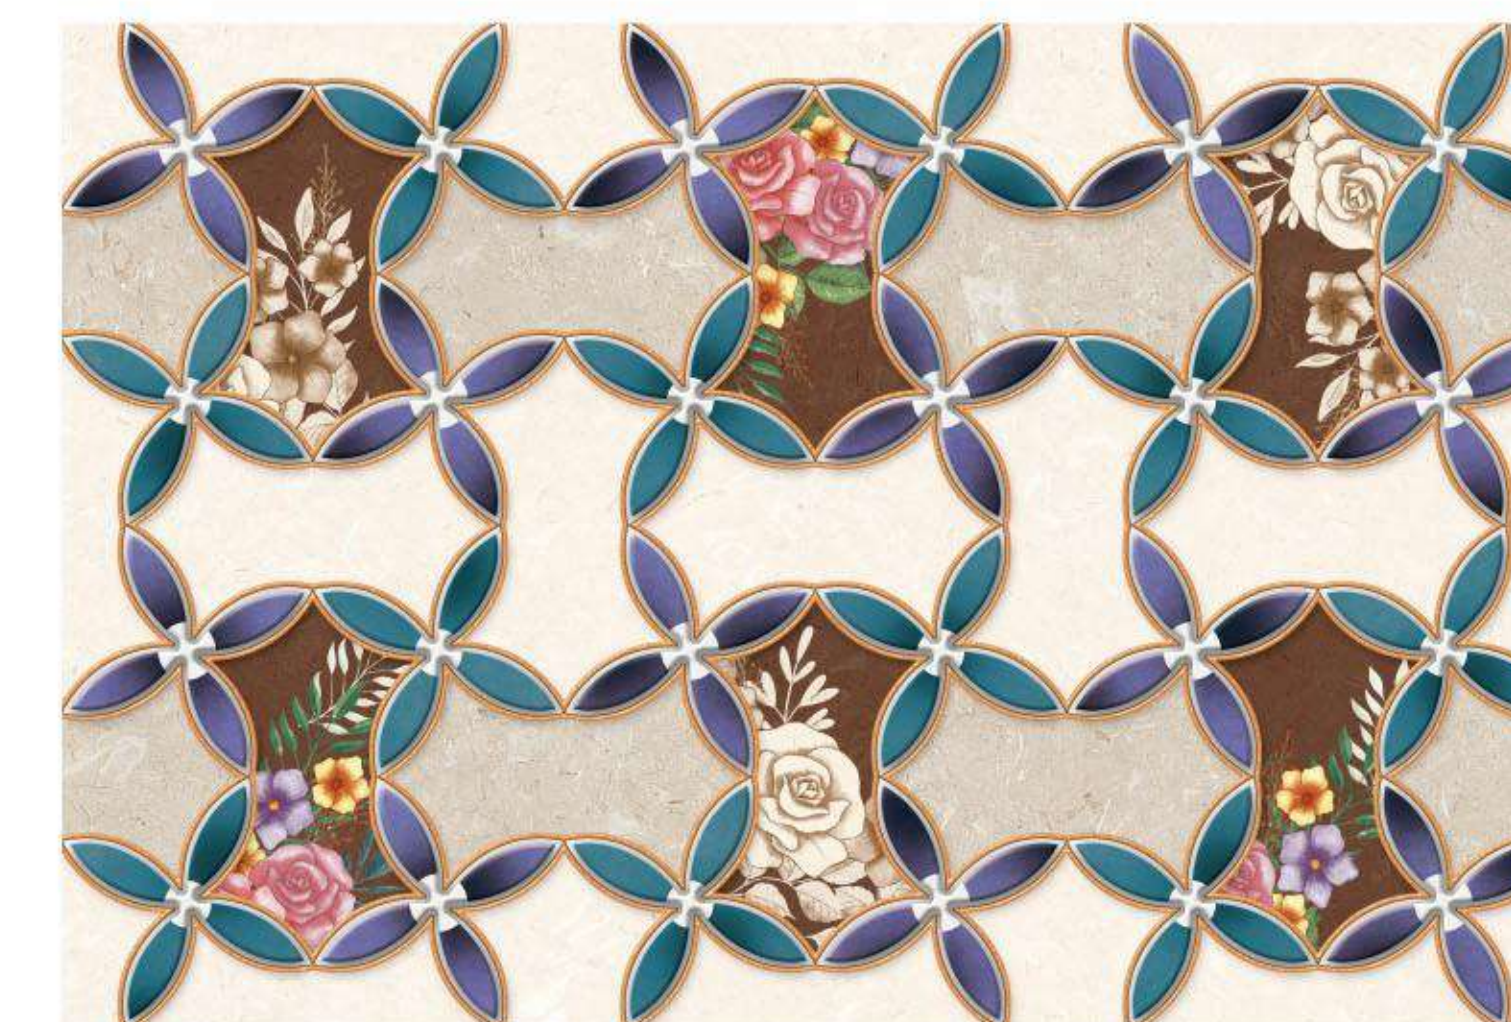

30x
45cm

Easy to install

Frost proof

Easy to clean

Low water absorption

Chemical resistance

1013-HL-1