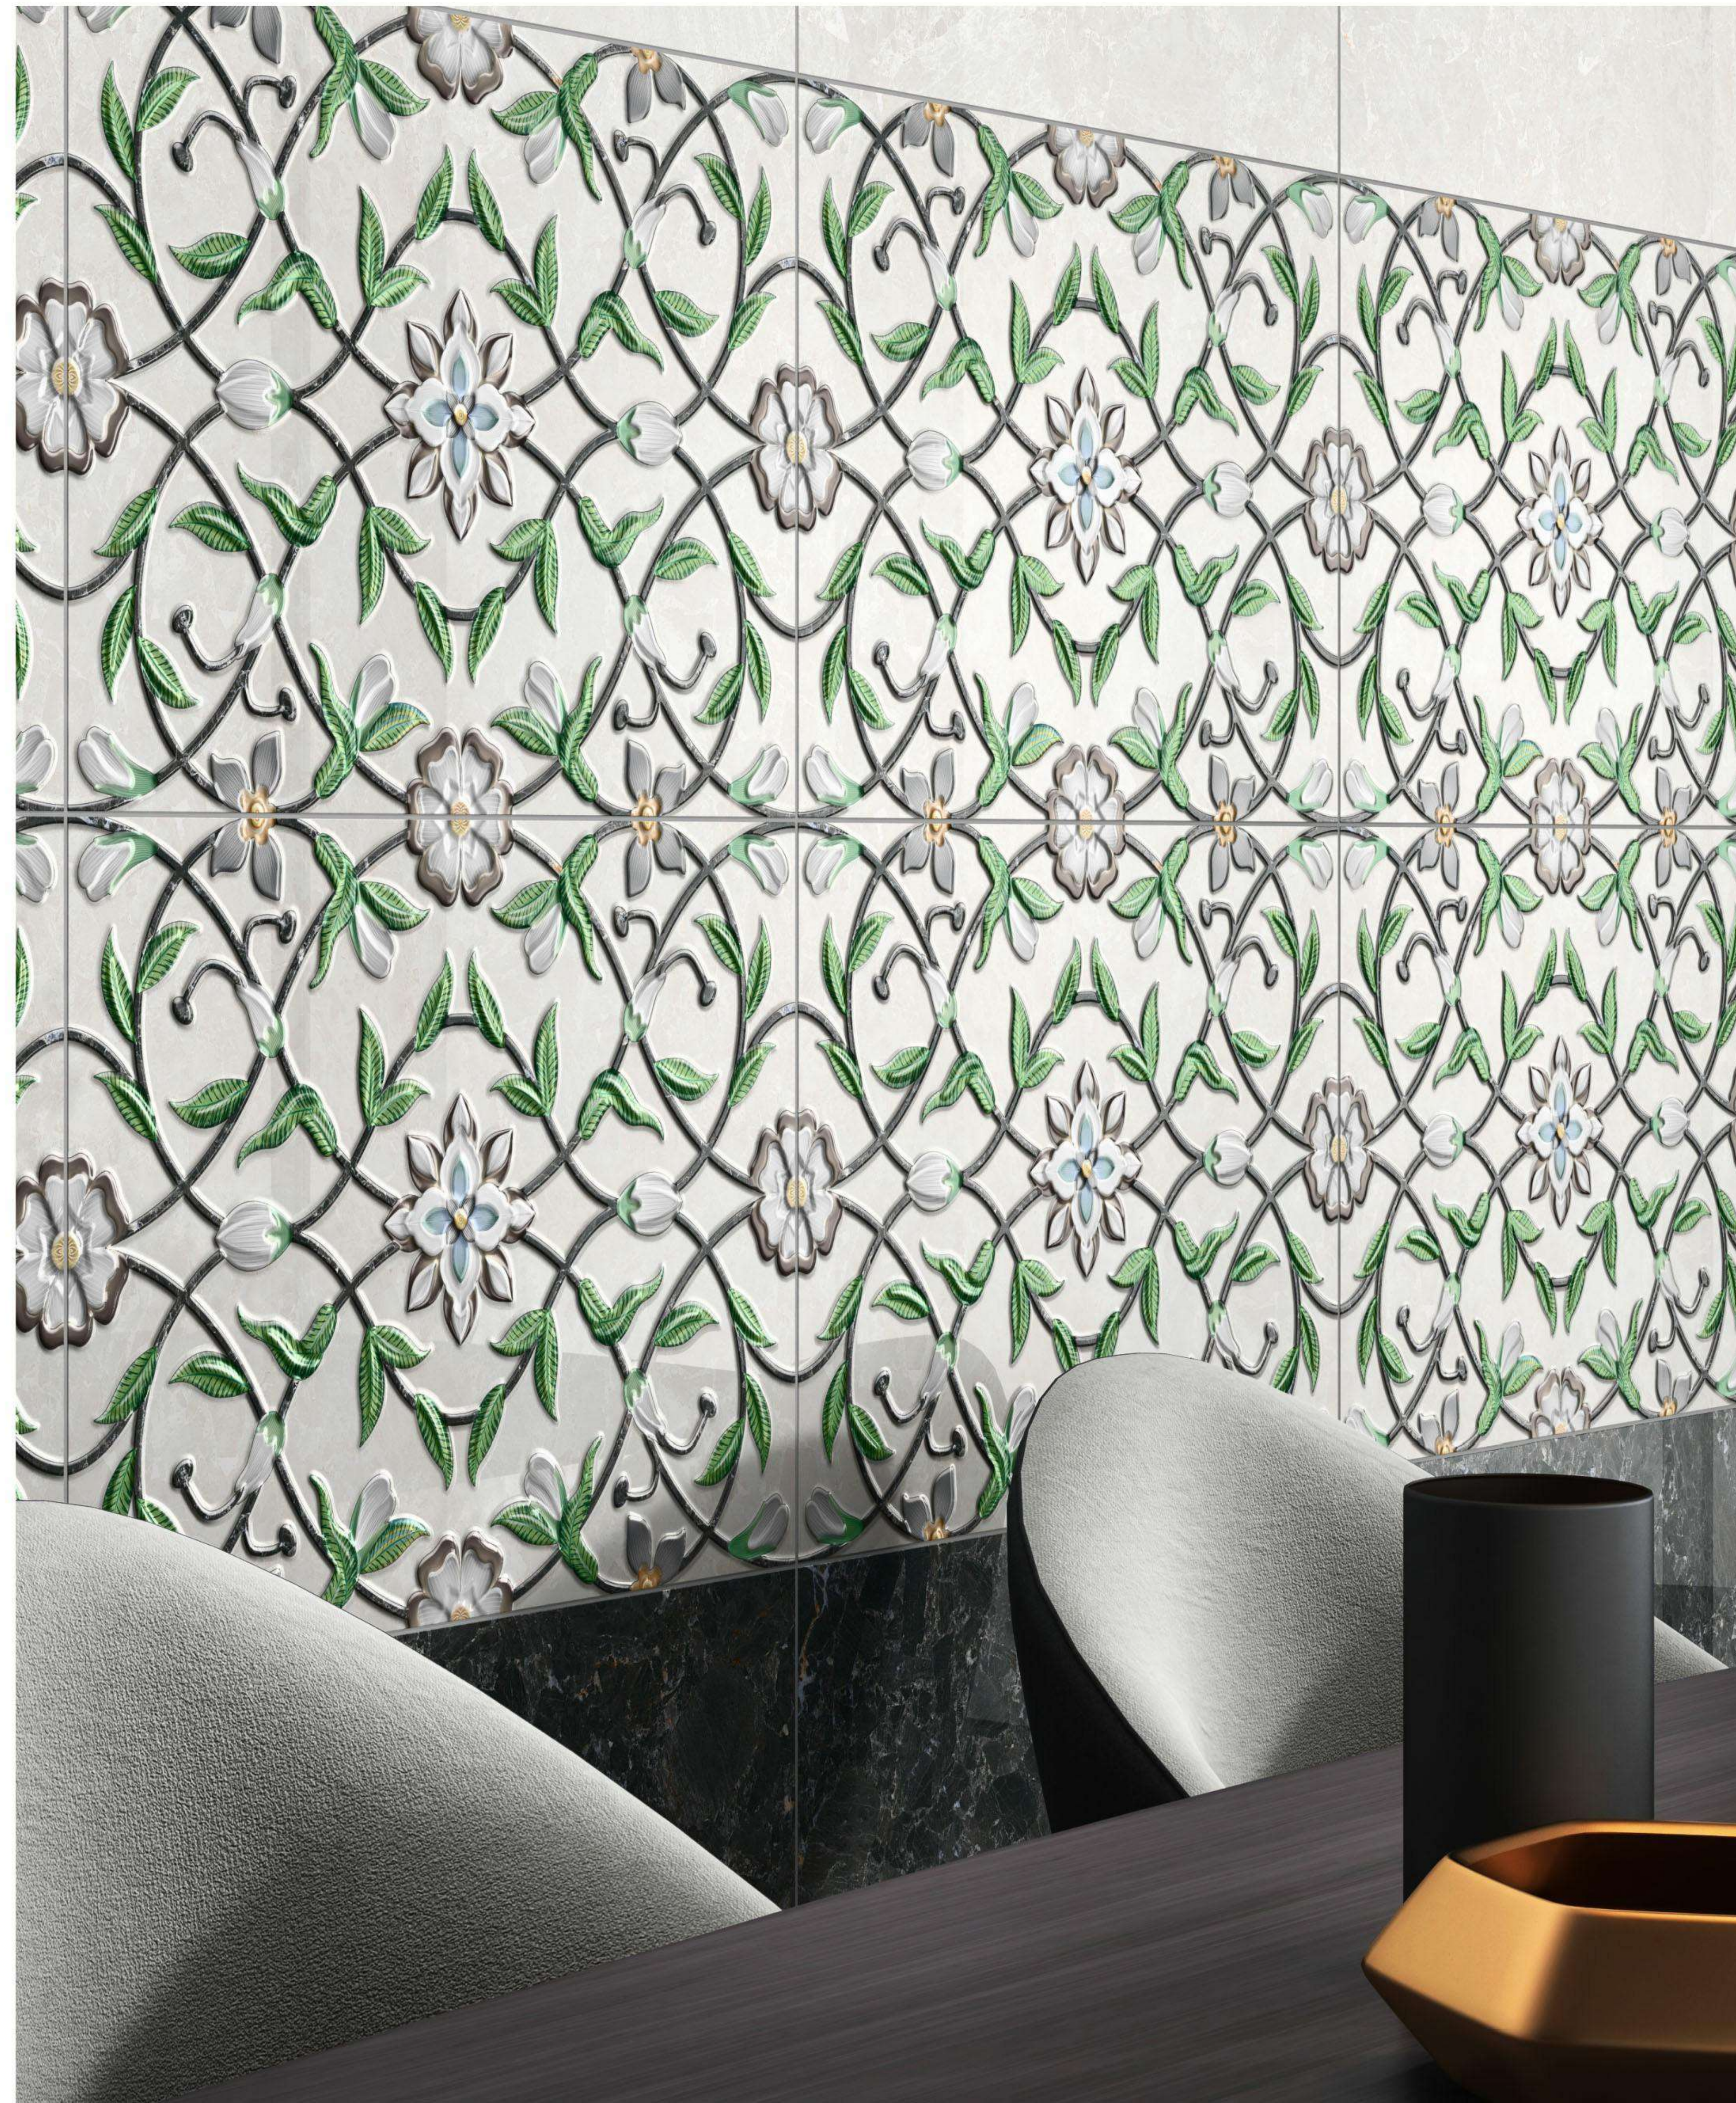

1037-LT

*Praiseworthy
Effulgence*

30x
45cm

Easy to Install

Frost Proof

Easy to Clean

Low Water Absorption

Chemical Resistance

GLOSSY
Finish