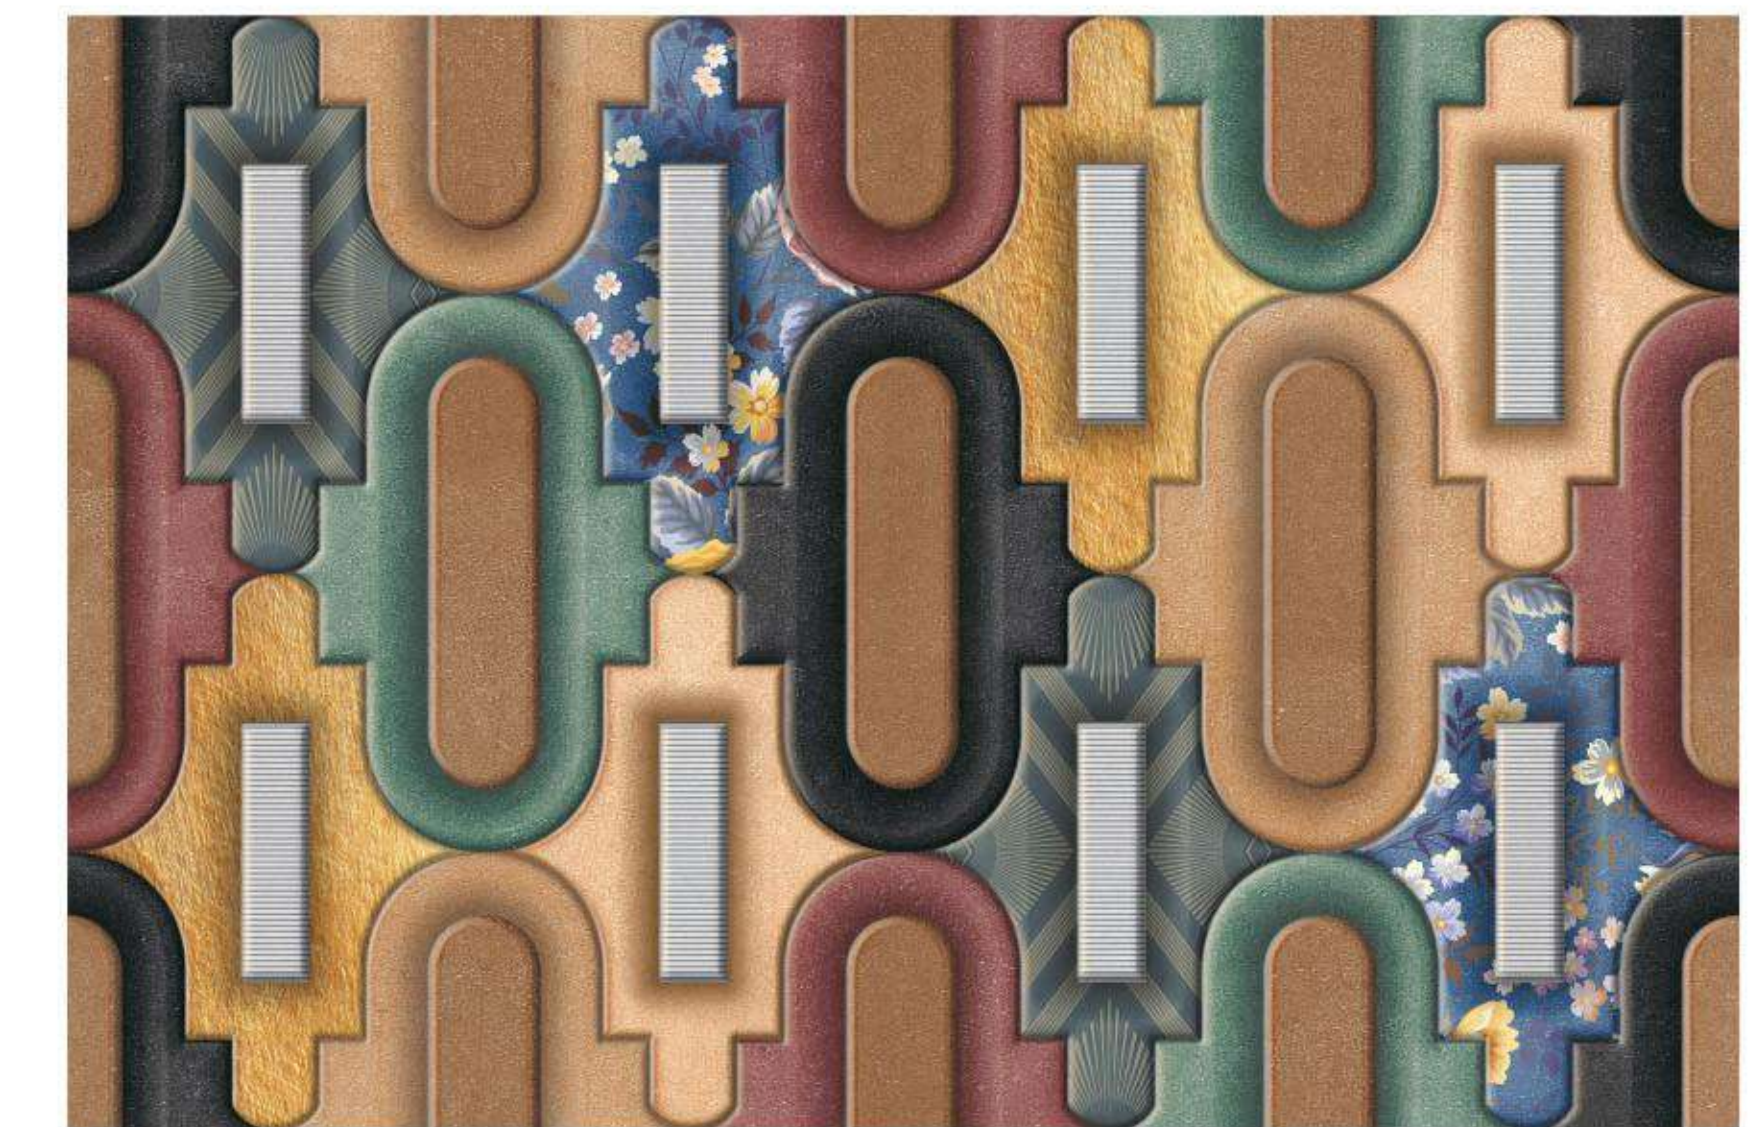

1006-HL-1

*Artistry for
Creative Space*

30x
45cm

Easy to
Install

Frost
Proof

Easy to
Clean

Low Water
Absorption

Chemical
Resistance

GLOSSY
Finish