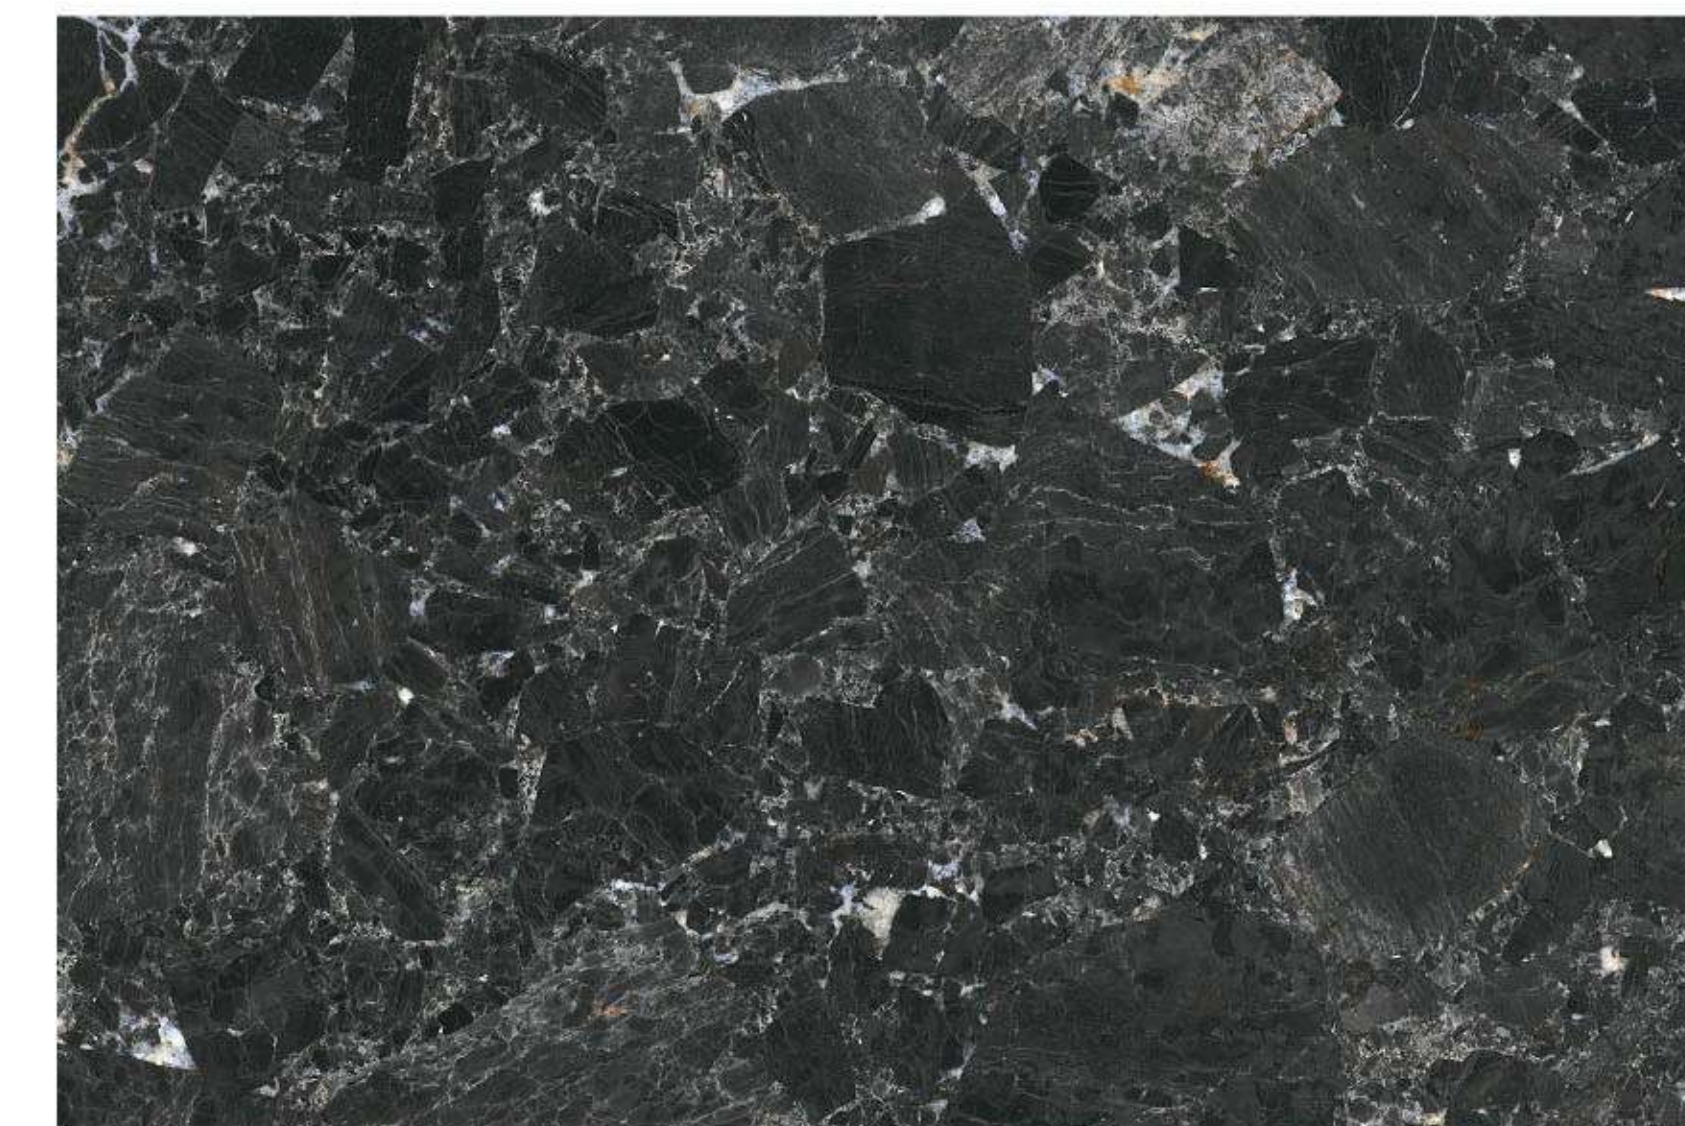

1036-DK

1037-LT

1037-HL-1

1037-DK

*Praiseworthy
Effulgence*

30x
45cm

Easy to Install

Frost Proof