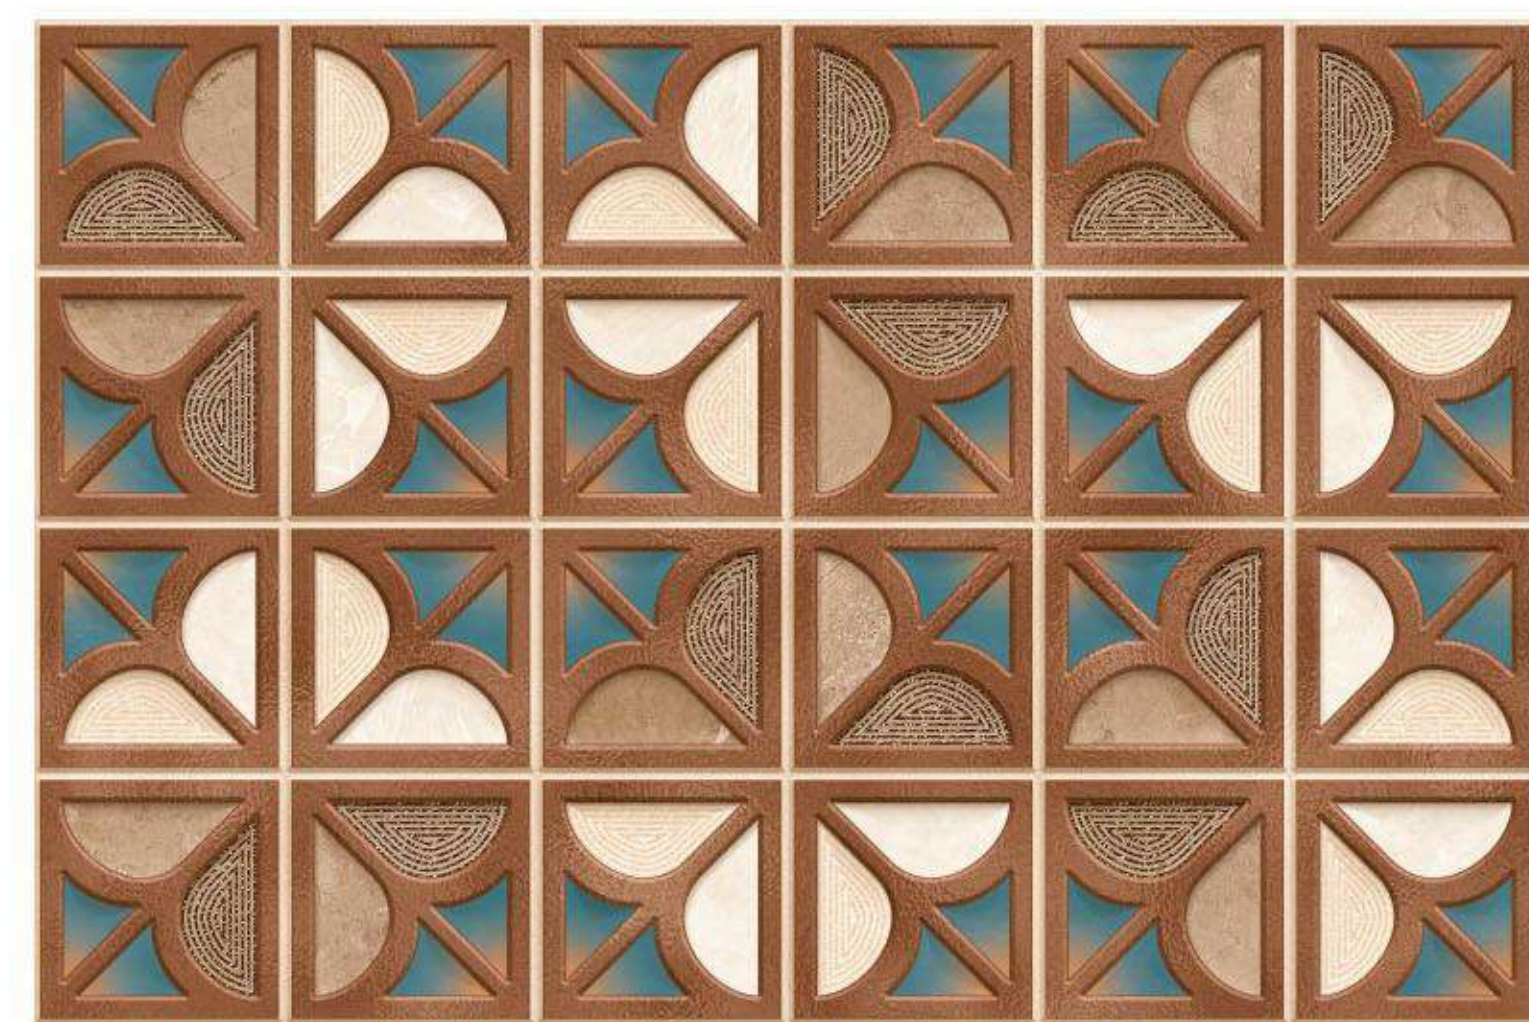

MASTERY

1071-LT

1071-HL-1

*Exploring The
Beauty Of Colours*

30x
45cm

Easy to
Install

Frost
Proof

Easy to
Clean

Low Water
Absorption

Chemical
Resistance

GLOSSY
Finish

CHANEL THE VOCABULARY OF STYLE
CHANEL
CHANEL

30x
45cm

1072-LT

1072-HL-1

1072-DK