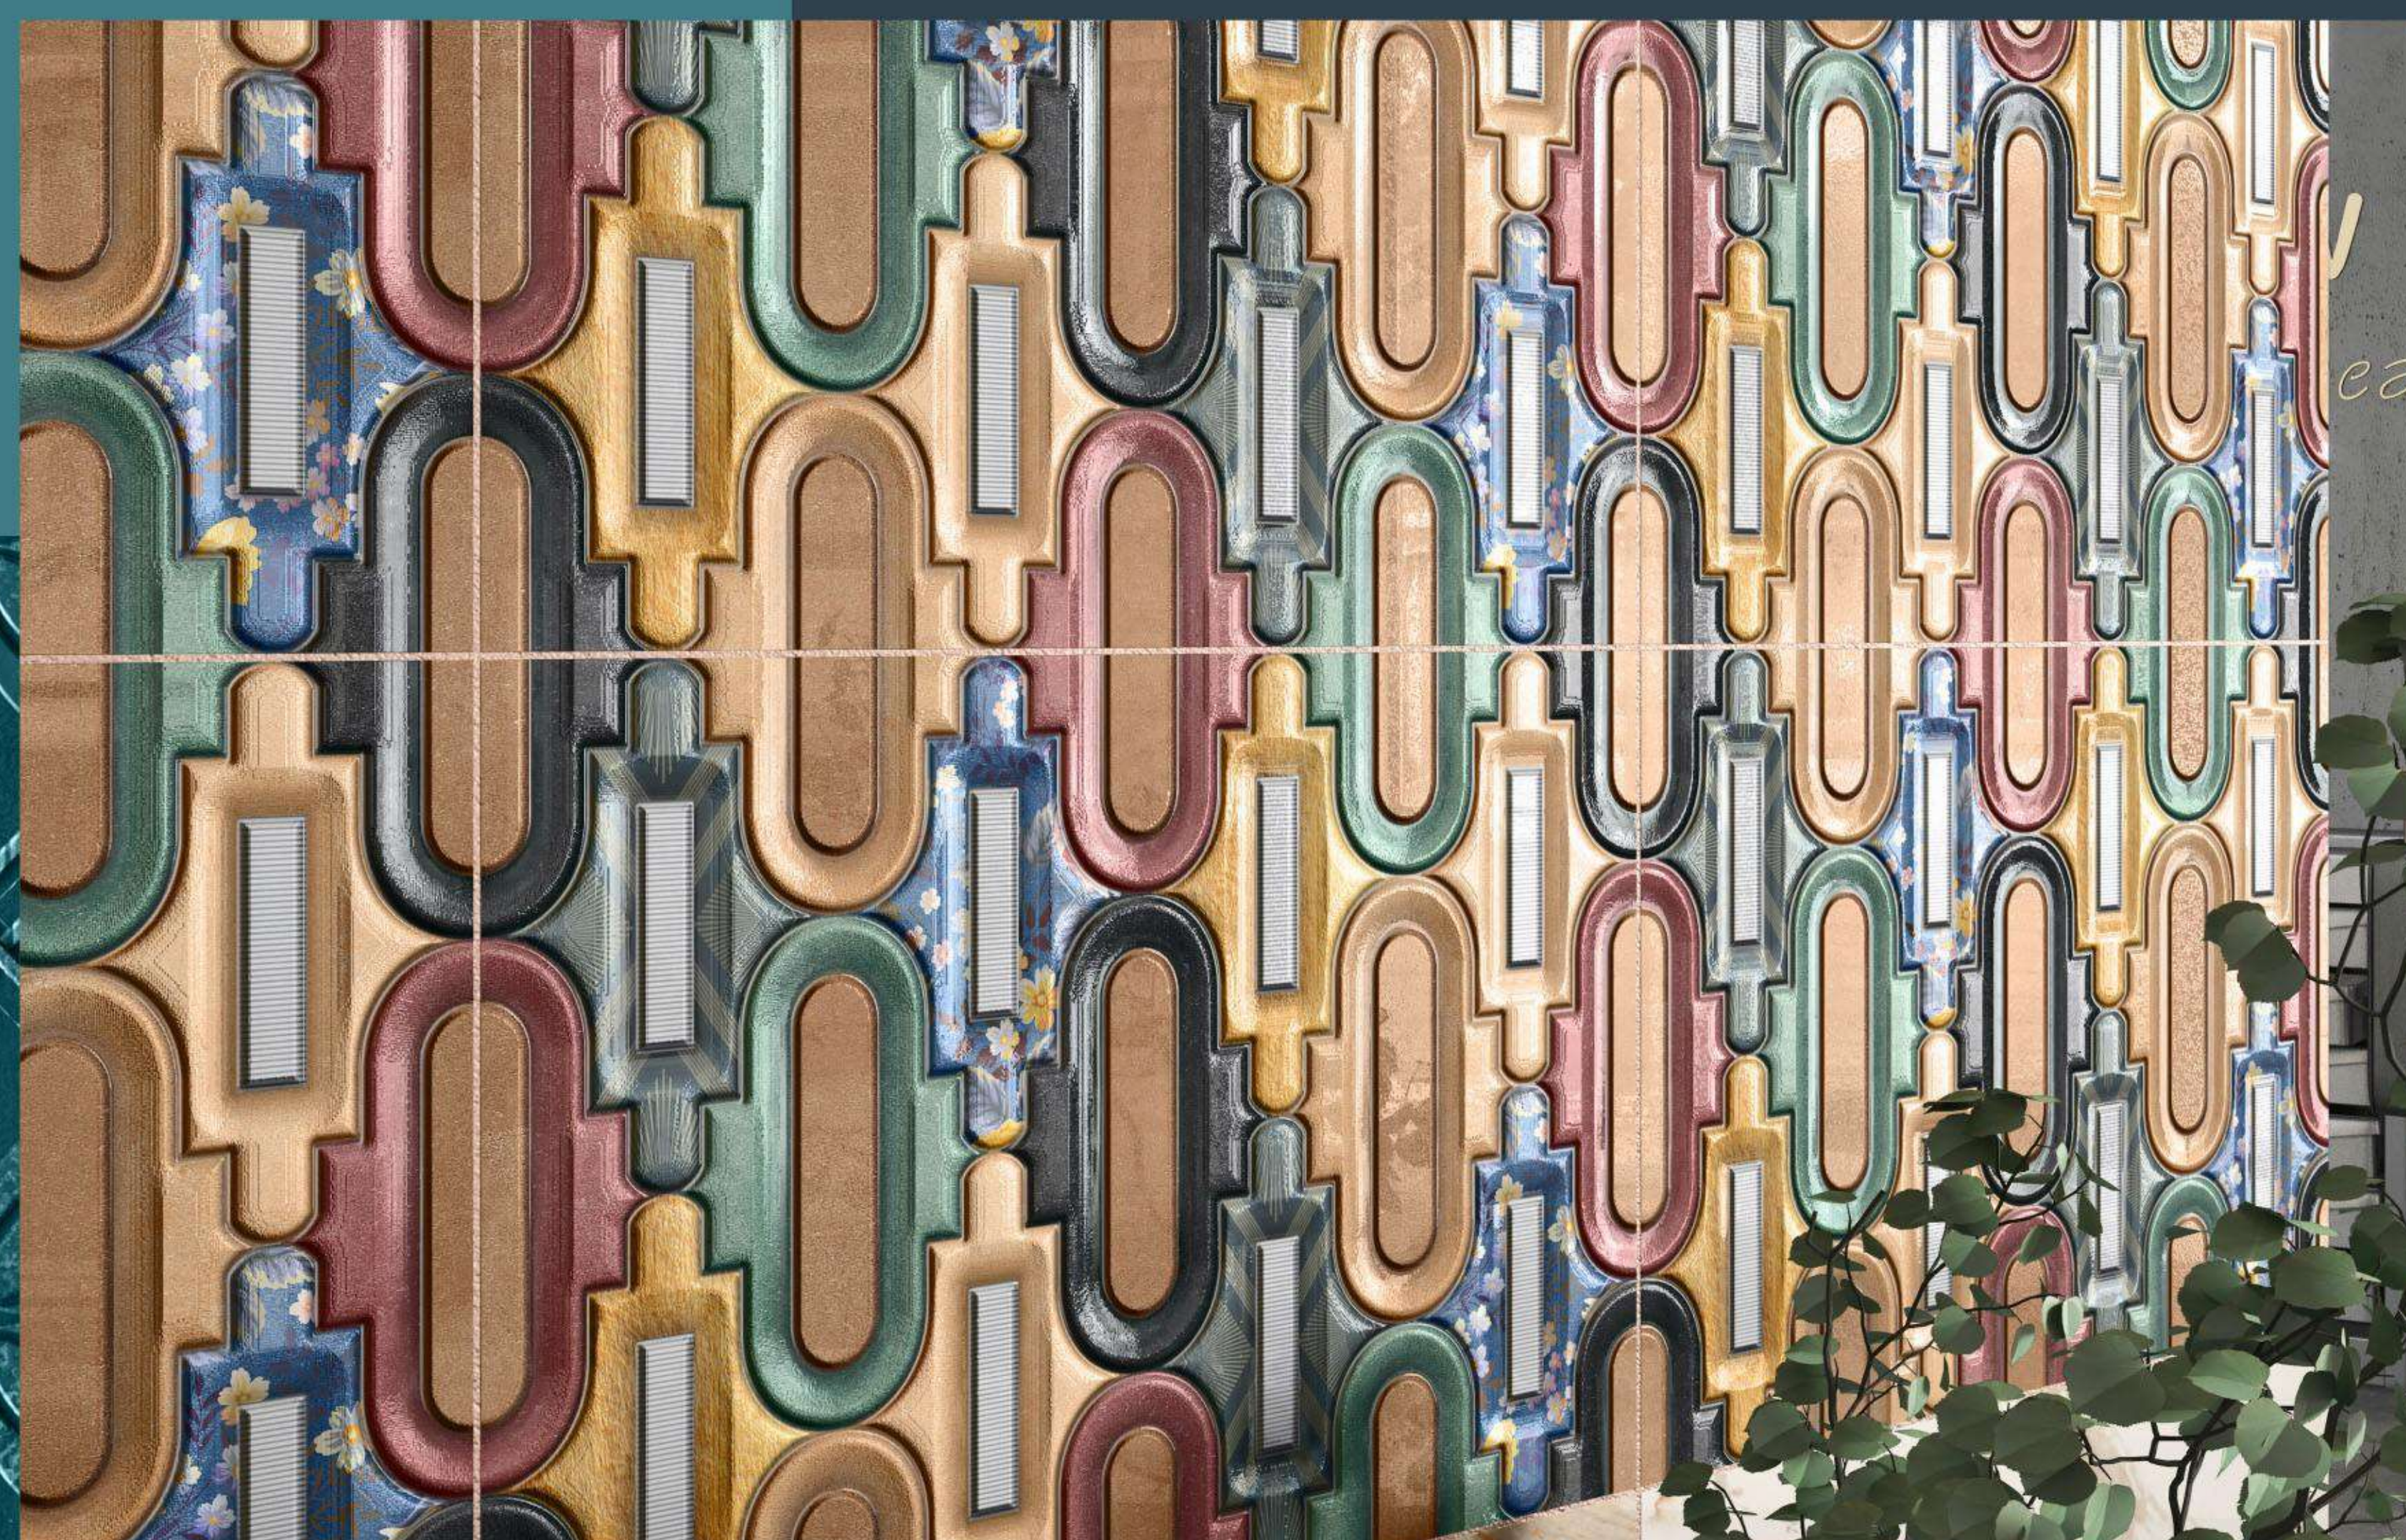

digital wall tiles

300x450mm | Glossy Finish

GRESART
CERAMICA

Volume-1

www.gresartceramica.com

GRESART
CERAMICA

Impactful Glance

GRESART is the premium ceramic brand par excellence, with products conspicuous for their elegance and sophistication, based on cutting-edge technology and modern design. A brand with a forward looking philosophy and strong emphasis on innovation and design.